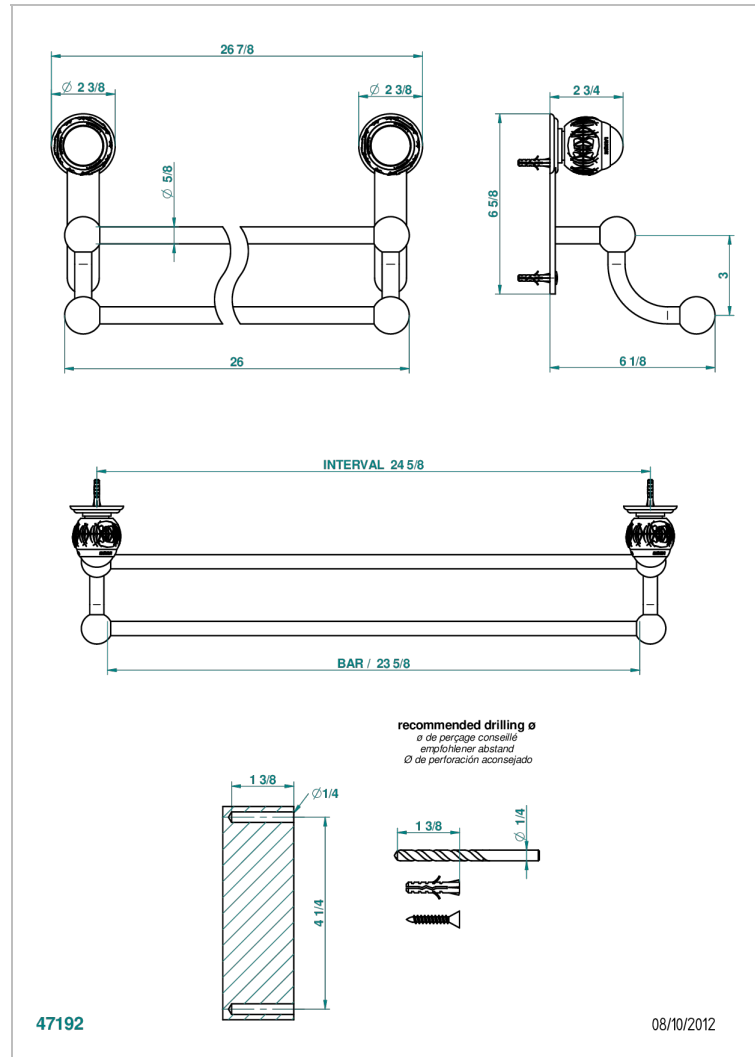

PANTHERE BLACK CRYSTAL

A2K-516/60

Double towel bar, 24" long

CHARACTERISTIC

- Panthère black crystal
- Double towel bar, 24" long

AVAILABLE FINITIONS

Black nickel - D24

Blush PVD - H62