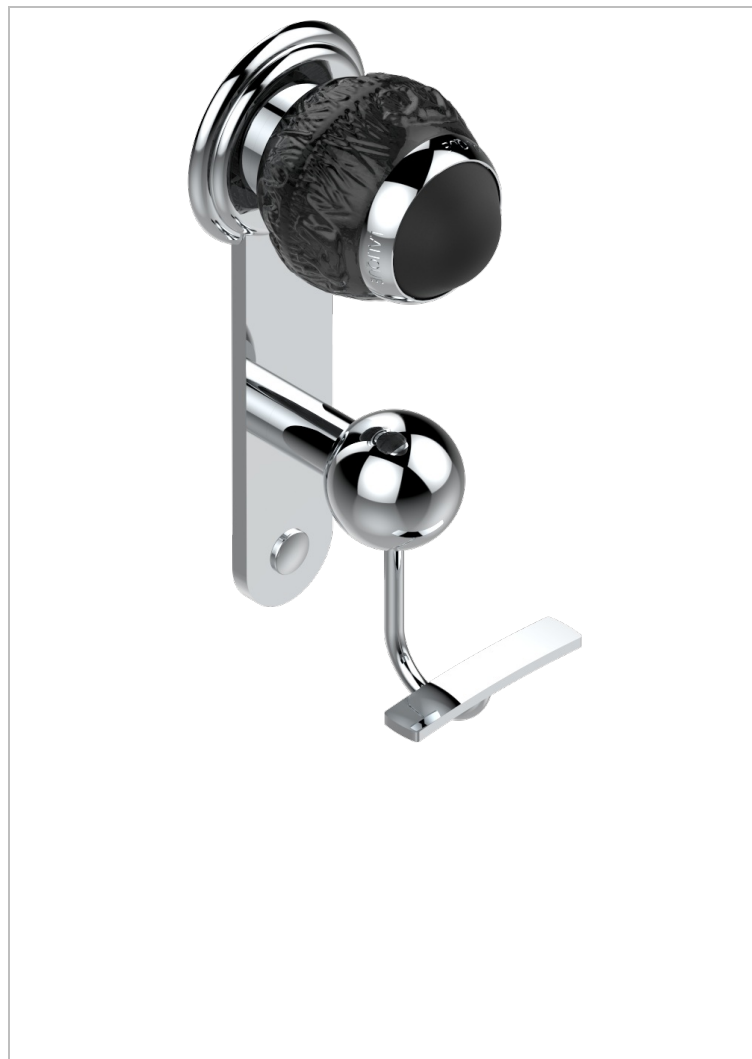

# PANTHERE BLACK CRYSTAL

A2K-510

Robe hook

## CHARACTERISTIC

- Panthere black crystal
- Robe hook

## AVAILABLE FINITIONS

Black nickel - D24  
Blush PVD - H62  
Brass color PVD - H49  
Brown bronze color PVD - F33  
Chrome polished - A02  
Chrome polished / gold polished - G02

Copper antique matt, coated - H07  
Gold color PVD - H52  
Gold mat - F07  
Gold polished - F01  
Gold satiney - F03  
Graphite PVD - H64