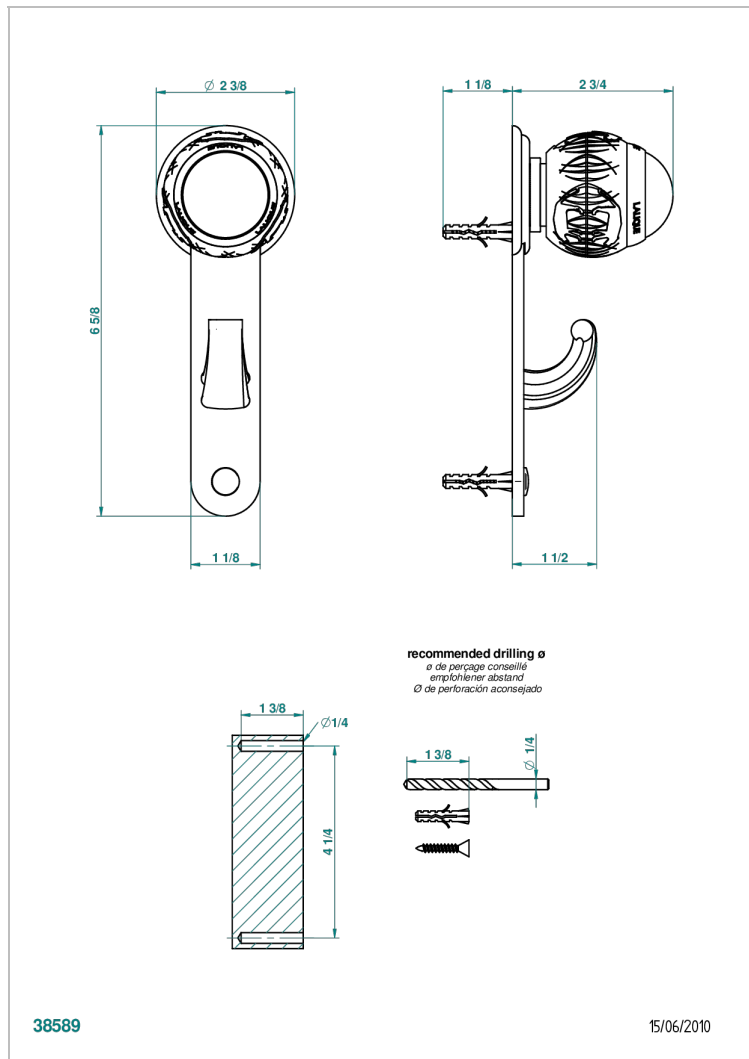

# PANTHERE BLACK CRYSTAL

A2K-508

Robe hook single small

## CHARACTERISTIC

- Panthère black crystal
- Robe hook single small