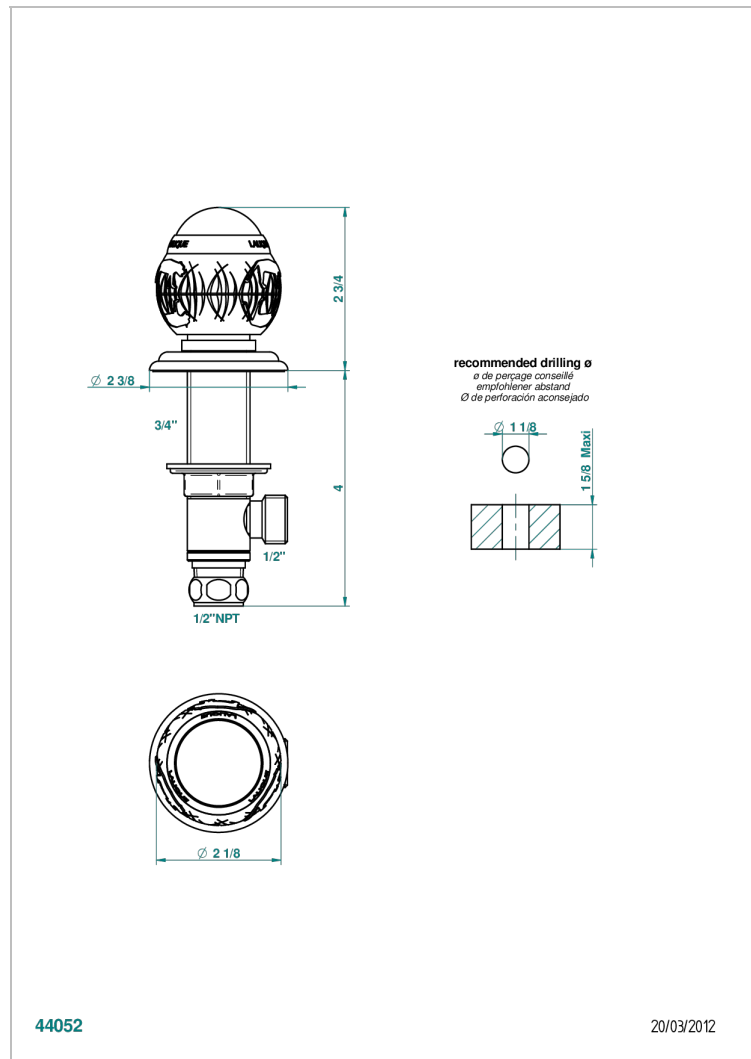

# PANTHERE BLACK CRYSTAL

A2K-35/US

1/2" deck valve with trim for lavatory

## CHARACTERISTIC

- Panthere black crystal
- 1/2" deck valve with trim for lavatory