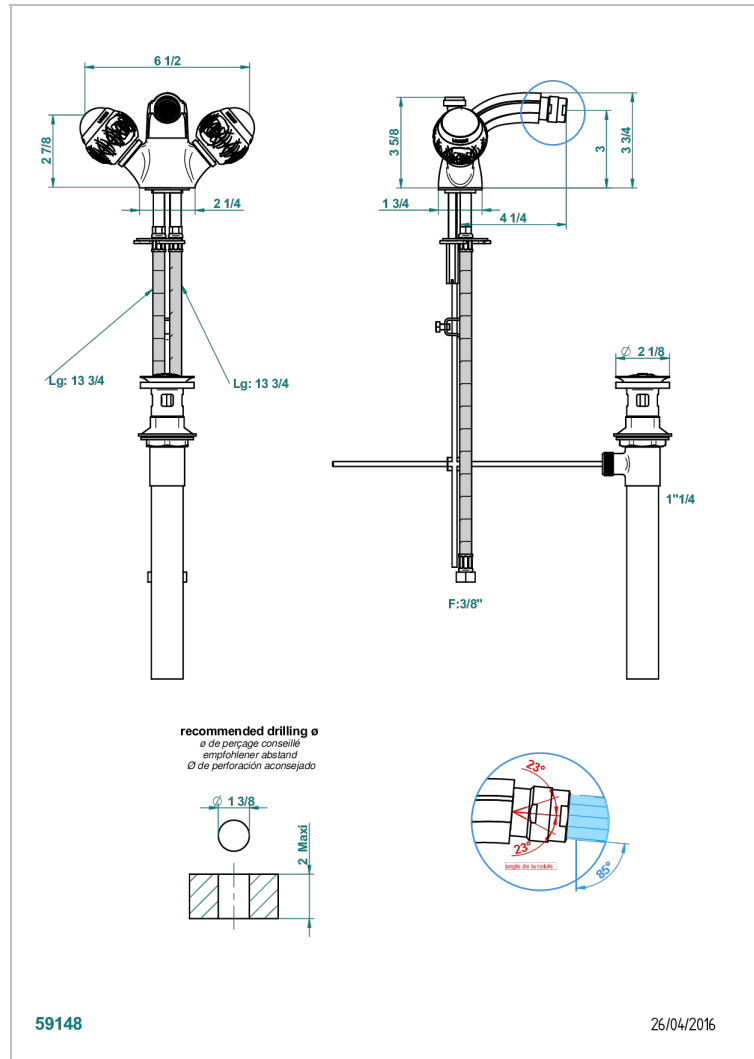

PANTHERE BLACK CRYSTAL

A2K-3202/US

Single hole bidet faucet with drain

CHARACTERISTIC

- ASME : ASME A112.18.1-2011/CSA B125.1-11

STANDARDS

AVAILABLE FINITIONS

Black nickel - D24

Nickel color PVD - H55

Nickel polished - B01

Rose Gold - F27

Satin chrome - C03

Silver polished, antique - H03

Silver rhodium - F18

Soft gold - F30