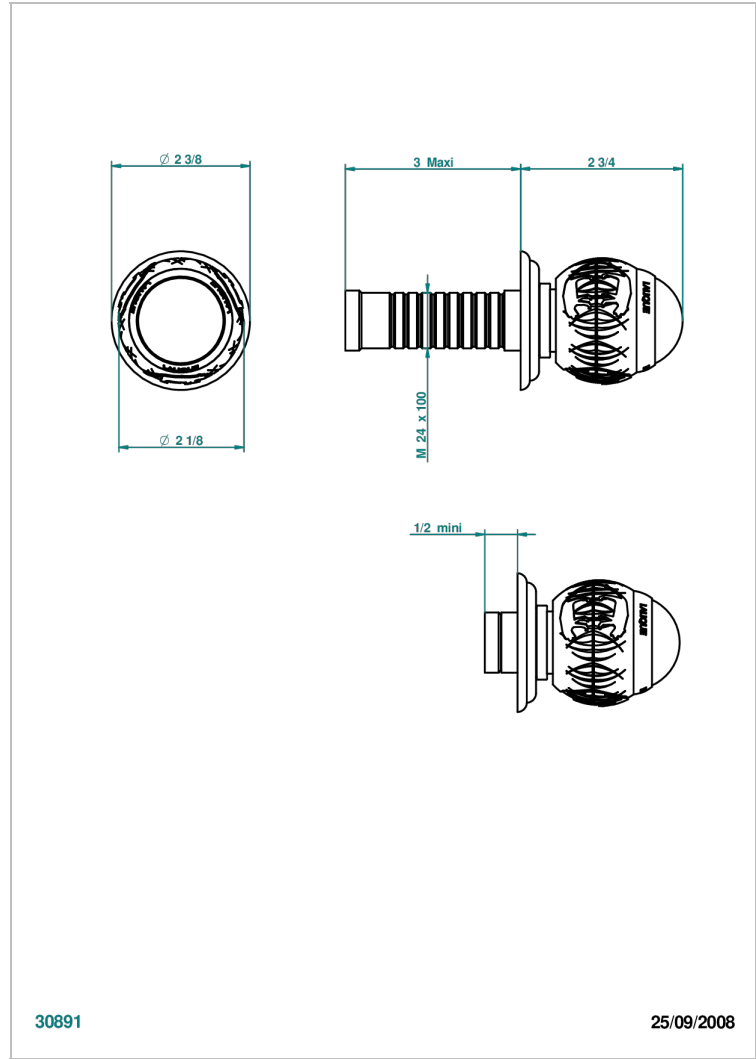

PANTHERE BLACK CRYSTAL

A2K-30B

Wall volume control 30 & 32 trim

THG[®]
PARIS

30891

25/09/2008

CHARACTERISTIC

- Panthère black crystal
- Wall volume control 30 & 32 trim

RELATED SKU'S

- Ref. G00-32CUSA 3/4" Volume control wall valve with ceramic cartridge
- Ref. G00-32HUSA 3/4" Volume control wall valve with ceramic cartridge counterclockwise
- Ref. G00-30CUSA 1/2" volume control wall valve with ceramic cartridge
- Ref. G00-30HUSA 1/2" Volume control wall valve with ceramic cartridge counterclockwise

Nickel antique / Sovereign - H28

Nickel color PVD - H55

Nickel polished - B01

Rose Gold - F27

Satin chrome - C03

Silver polished, antique - H03

Silver rhodium - F18

Soft gold - F30