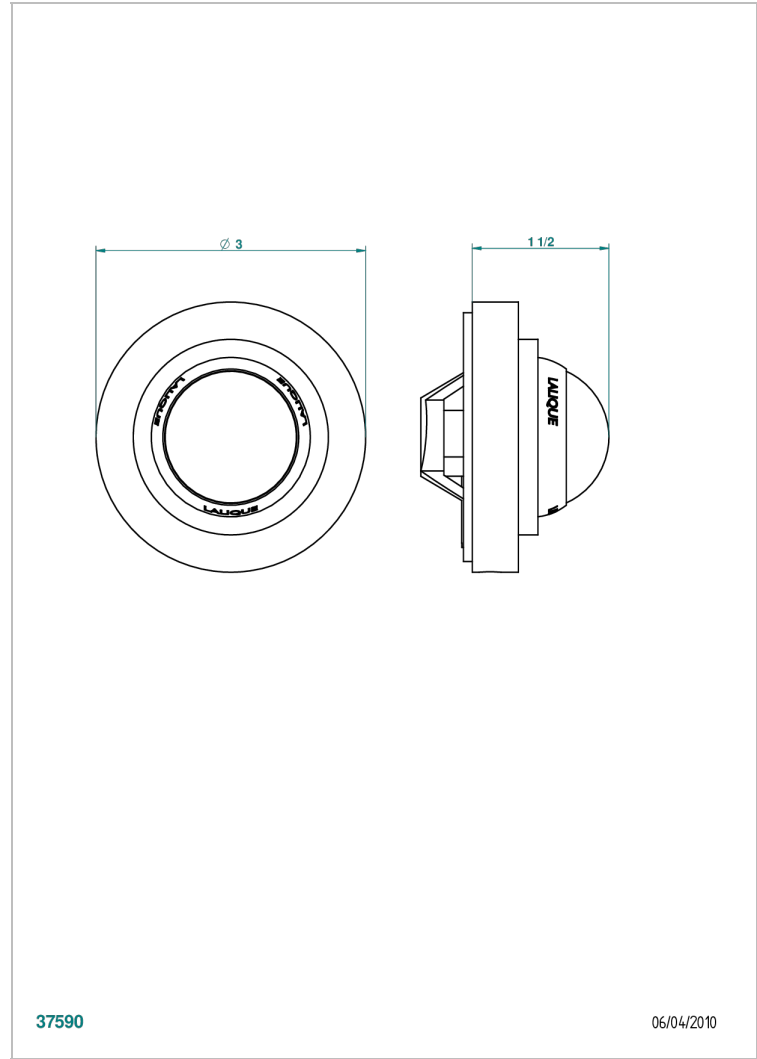

PANTHERE BLACK CRYSTAL

A2K-301GEBUS

Control knob for Geberit waste overflow

THG[®]
PARIS

37590

06/04/2010

CHARACTERISTIC

- Panthère black crystal
- Control knob for Geberit waste overflow