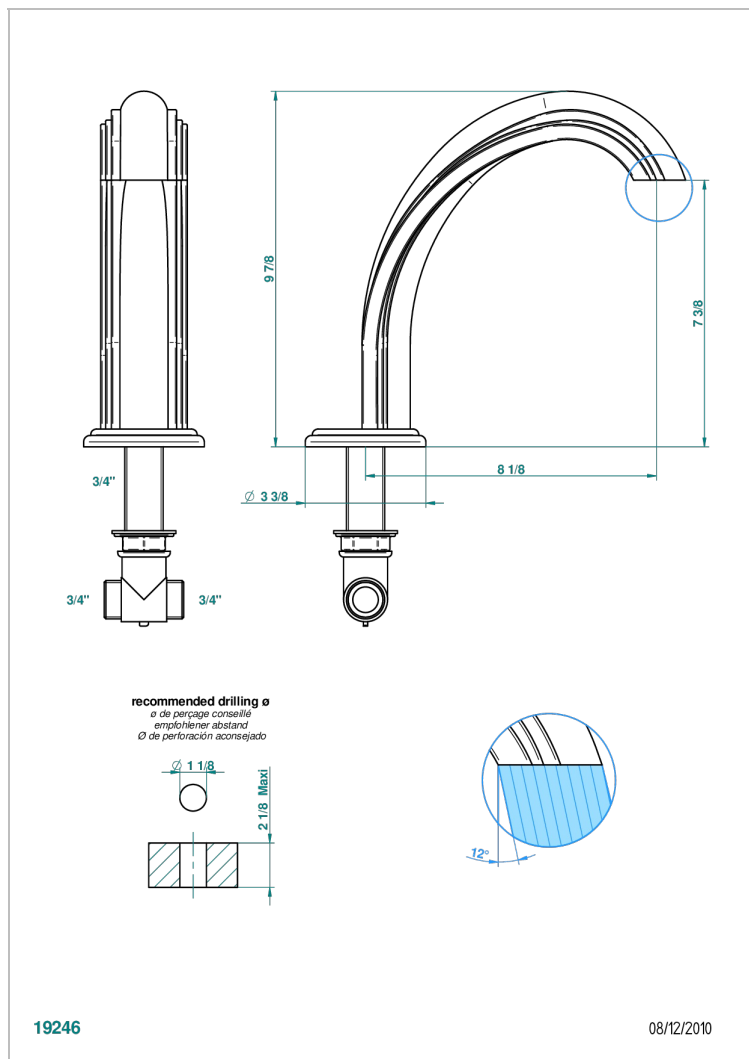

PANTHERE BLACK CRYSTAL

A2K-29SG

Bathtub spout

CHARACTERISTIC

- Panthère black crystal
- Bathtub spout

AVAILABLE FINITIONS

Black nickel - D24
Blush PVD - H62
Brass color PVD - H49
Brown bronze color PVD - F33
Chrome polished - A02
Chrome polished / gold polished - G02

Matt gold color PVD - H53
Matt graphite PVD - H65
Matt nickel (American satin) - C01
Matt nickel color PVD - H56
Nickel antique / Sovereign - H28
Nickel color PVD - H55

Nickel polished - B01
Rose Gold - F27
Satin chrome - C03
Silver polished, antique - H03
Silver rhodium - F18
Soft gold - F30