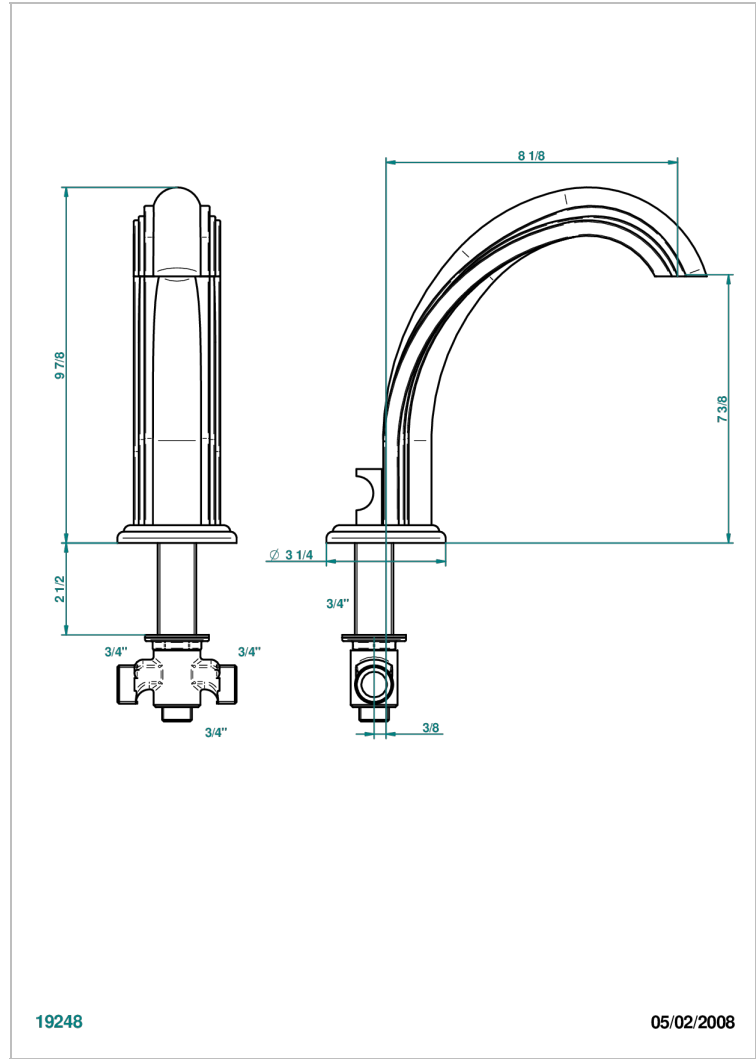

PANTHERE BLACK CRYSTAL

A2K-29SGI

Tub spout with integral diverter

THG[®]
PARIS

19248

05/02/2008

CHARACTERISTIC

- Panthere black crystal
- Tub spout with integral diverter