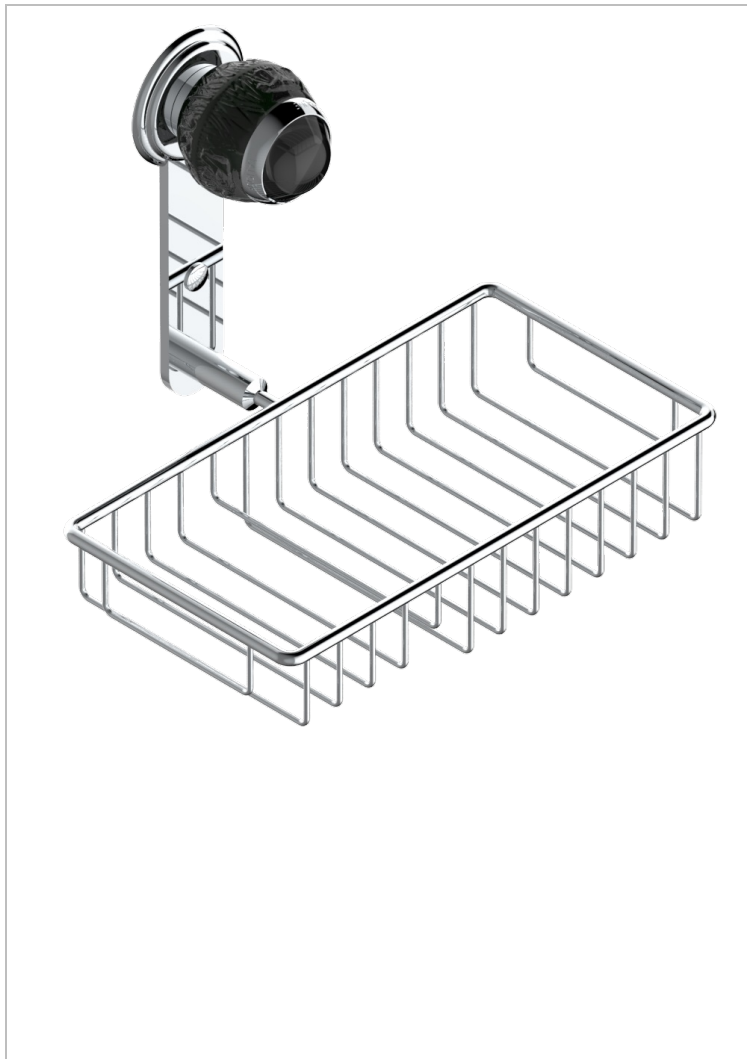

# PANTHERE BLACK CRYSTAL

A2K-2620

Soap and sponge holder, wall mounted

THG<sup>®</sup>  
PARIS

## CHARACTERISTIC

- Panthere black crystal
- Soap and sponge holder, wall mounted