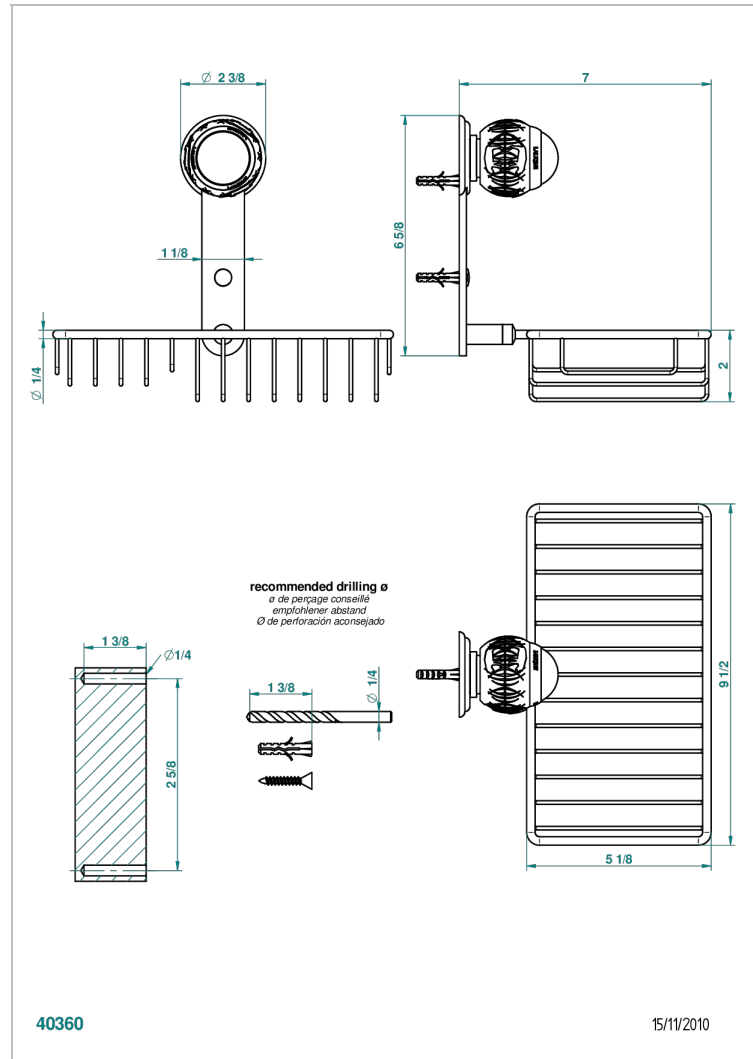

# PANTHERE BLACK CRYSTAL

A2K-2620

Soap and sponge holder, wall mounted

THG<sup>®</sup>  
PARIS

## CHARACTERISTIC

- Panthere black crystal
- Soap and sponge holder, wall mounted