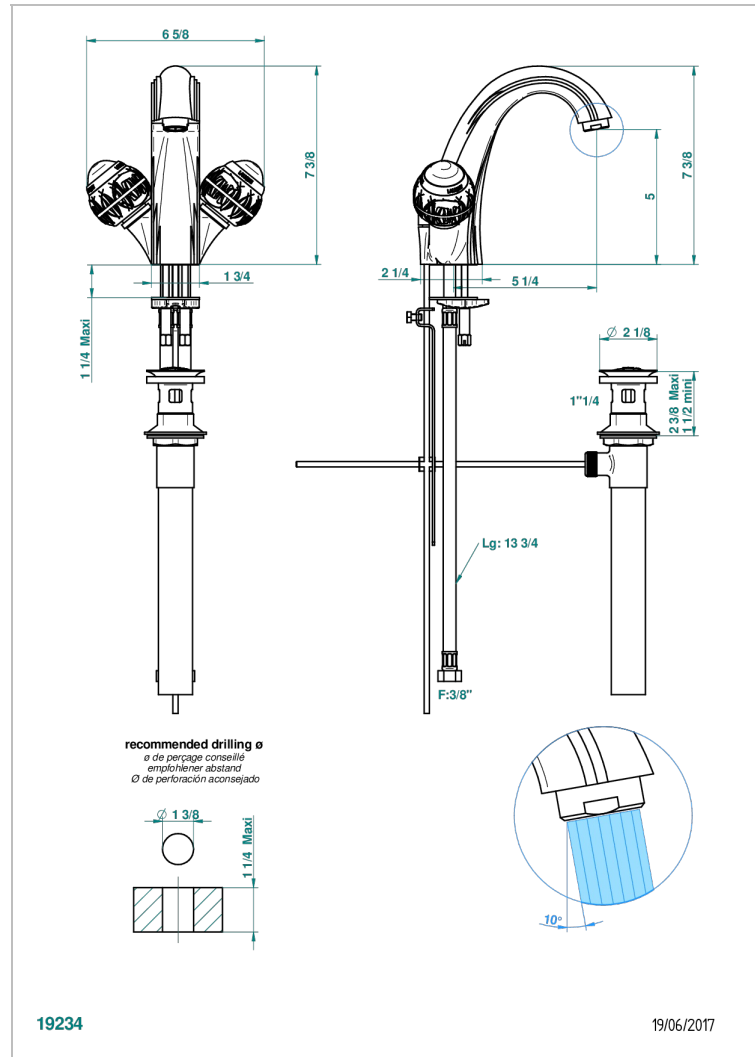

PANTHERE BLACK CRYSTAL

A2K-2155/US

Single hole lavatory set with drain

THG[®]
PARIS

CHARACTERISTIC

- Panthère black crystal
- Single hole lavatory set with drain

TECHNICAL SPECS

- Recommandé : 3 bars (max. 5 bars) - Advised : 43,5 psi (max. 72 psi)
- 5,7 l/min à 3 bars (1.5 gpm at 43.5 psi)
- 1.2 gpm on demand in accordance with California's rules