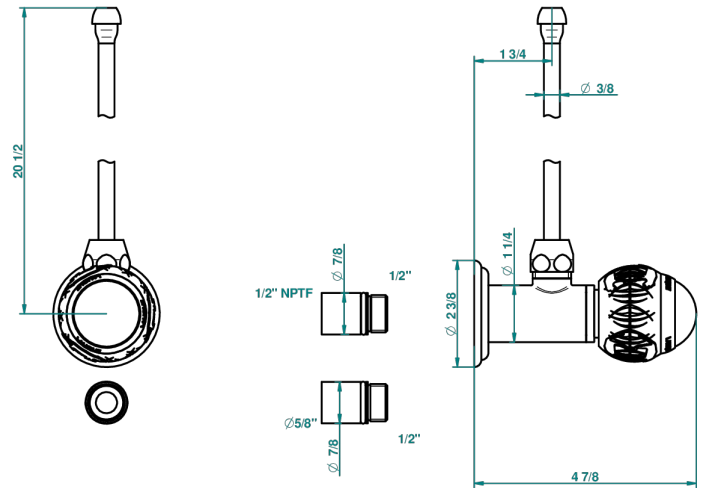

PANTHERE BLACK CRYSTAL

A2K-181/SLA

Angle supply valve with 3/8" adaptor set

THG[®]
PARIS

29955

03/07/2008

CHARACTERISTIC

- Panthère black crystal
- Angle supply valve with 3/8" adaptor set