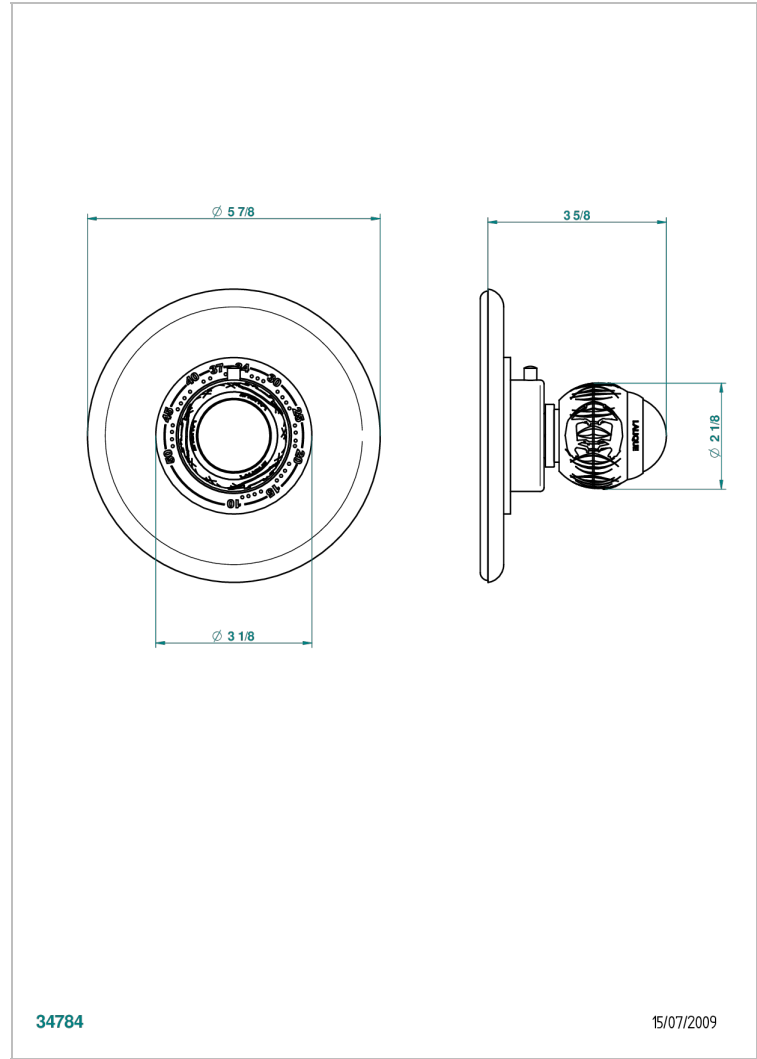

PANTHERE BLACK CRYSTAL

A2K-15EN16EM

Trim plate and handle for eurotherm valve 8200/us & 8300/us

THG[®]
PARIS

CHARACTERISTIC

- Panthere black crystal
- Trim plate and handle for eurotherm valve 8200/us & 8300/us