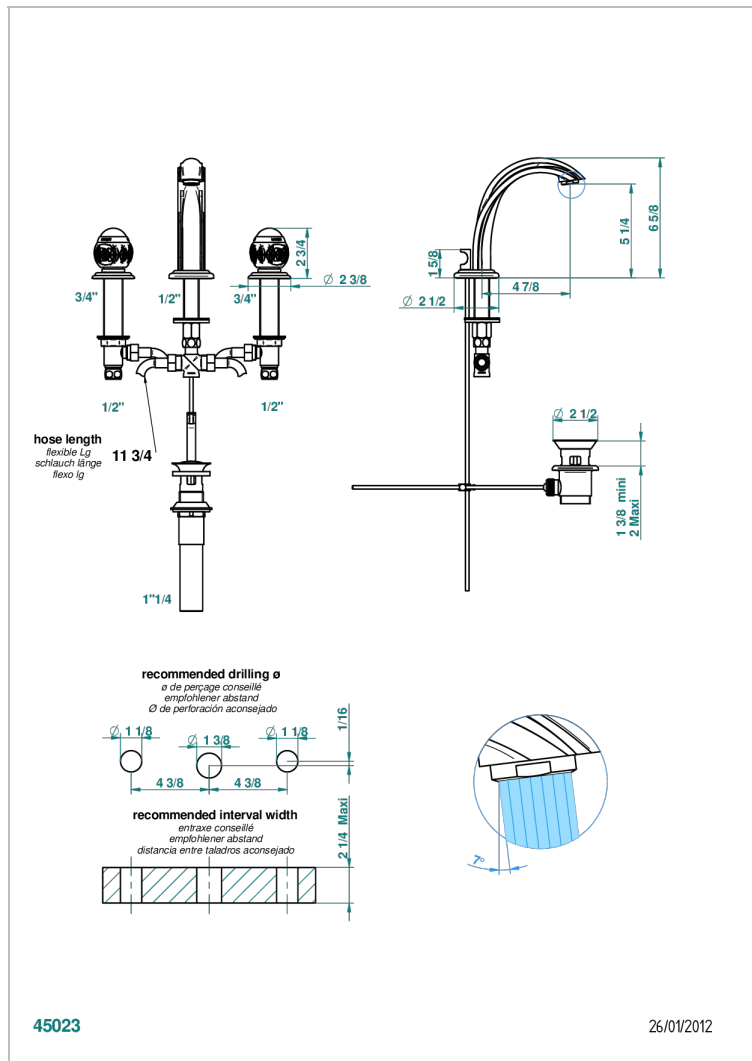

# PANTHERE BLACK CRYSTAL

A2K-151M/US

Widespread lavatory set with drain for 1 1/4" + countertop

## CHARACTERISTIC

- Panthere black crystal
- Widespread lavatory set with drain for 1 1/4" + countertop

## TECHNICAL SPECS

- Recommandé : 3 bars (max. 5 bars) - Advised : 43,5 psi (max. 72 psi)
- 5,7 l/min à 3 bars (1.5 gpm at 43.5 psi)
- 1.2 gpm on demand in accordance with California's rules