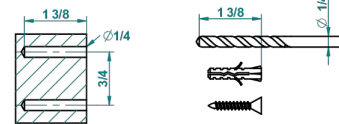

25446

22/02/2017

CHARACTERISTIC

- Papillon
- Toilet paper holder, single mount without cover

AVAILABLE FINITIONS

Black nickel - D24
Blush PVD - H62
Brass color PVD - H49
Brown bronze color PVD - F33
Chrome polished - A02
Chrome polished / gold polished - G02

Copper antique matt, coated - H07
Gold color PVD - H52
Gold mat - F07
Gold polished - F01
Gold satiny - F03
Graphite PVD - H64

Light coated bronze - D01
Matt Umber PVD - H67
Matt blush PVD - H60
Matt brass color PVD - H50
Matt brown bronze color PVD - F34
Matt chrome (American satin) - C02

Matt gold color PVD - H53
Matt graphite PVD - H65
Matt nickel (American satin) - C01
Matt nickel color PVD - H56
Nickel antique / Sovereign - H28
Nickel color PVD - H55

Nickel polished - B01
Rose Gold - F27
Satin chrome - C03
Silver polished, antique - H03
Silver rhodium - F18
Soft gold - F30