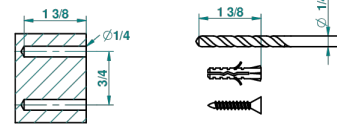

20646

03/07/2012

CHARACTERISTIC

- Papillon
- Tumbler holder, wall mounted

AVAILABLE FINITIONS

Black nickel - D24
Blush PVD - H62
Brass color PVD - H49
Brown bronze color PVD - F33
Chrome polished - A02
Chrome polished / gold polished - G02

Copper antique matt, coated - H07
Gold color PVD - H52
Gold mat - F07
Gold polished - F01
Gold satiney - F03
Graphite PVD - H64

Light coated bronze - D01
Matt Umber PVD - H67
Matt blush PVD - H60
Matt brass color PVD - H50
Matt brown bronze color PVD - F34
Matt chrome (American satin) - C02

Matt gold color PVD - H53
Matt graphite PVD - H65
Matt nickel (American satin) - C01
Matt nickel color PVD - H56
Nickel antique / Sovereign - H28
Nickel color PVD - H55

Nickel polished - B01
Rose Gold - F27
Satin chrome - C03
Silver polished, antique - H03
Silver rhodium - F18
Soft gold - F30