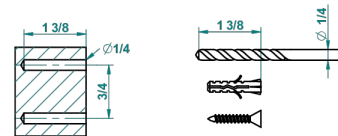

24103

14/01/2016

CHARACTERISTIC

- Papillon
- Wall mounted toilet brush holder

AVAILABLE FINITIONS

Black nickel - D24
Blush PVD - H62
Brass color PVD - H49
Brown bronze color PVD - F33
Chrome polished - A02
Chrome polished / gold polished - G02

Copper antique matt, coated - H07
Gold color PVD - H52
Gold mat - F07
Gold polished - F01
Gold satiny - F03
Graphite PVD - H64

Light coated bronze - D01
Matt Umber PVD - H67
Matt blush PVD - H60
Matt brass color PVD - H50
Matt brown bronze color PVD - F34
Matt chrome (American satin) - C02

Matt gold color PVD - H53
Matt graphite PVD - H65
Matt nickel (American satin) - C01
Matt nickel color PVD - H56
Nickel antique / Sovereign - H28
Nickel color PVD - H55

Nickel polished - B01
Rose Gold - F27
Satin chrome - C03
Silver polished, antique - H03
Silver rhodium - F18
Soft gold - F30