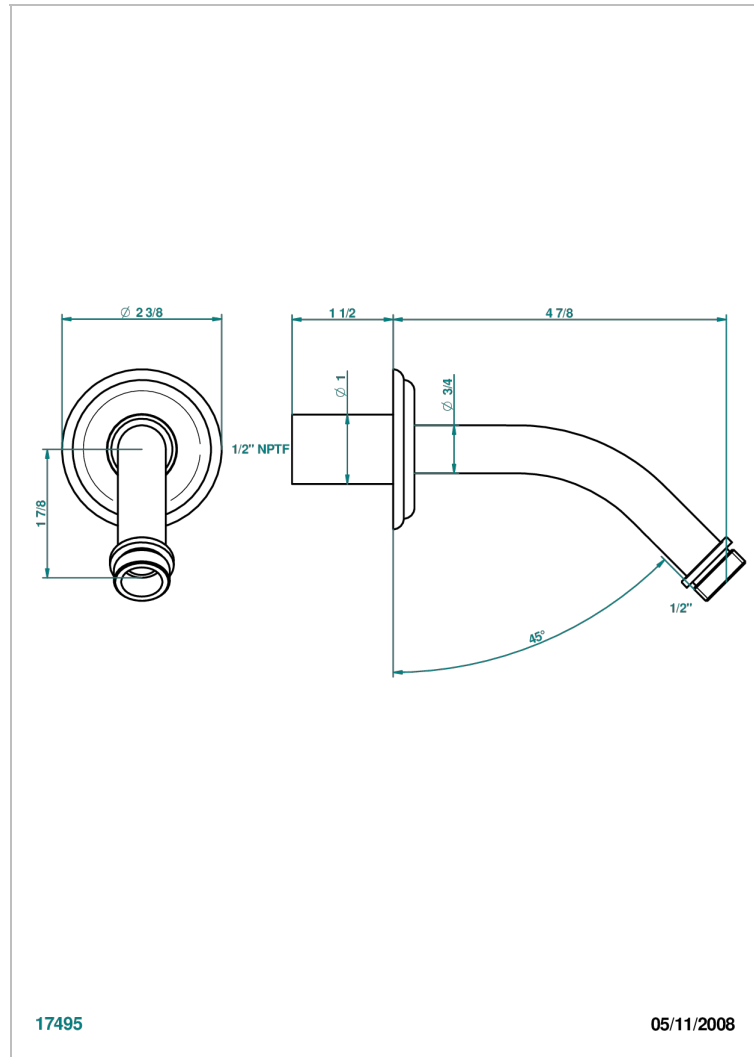

PANTHERE CLEAR CRYSTAL

A2H-82/US

Horizontal shower arm, 45°, lg: 4" 3/4

THG[®]
PARIS

17495

05/11/2008

CHARACTERISTIC

- Panthère clear crystal
- Horizontal shower arm, 45°, lg: 4" 3/4