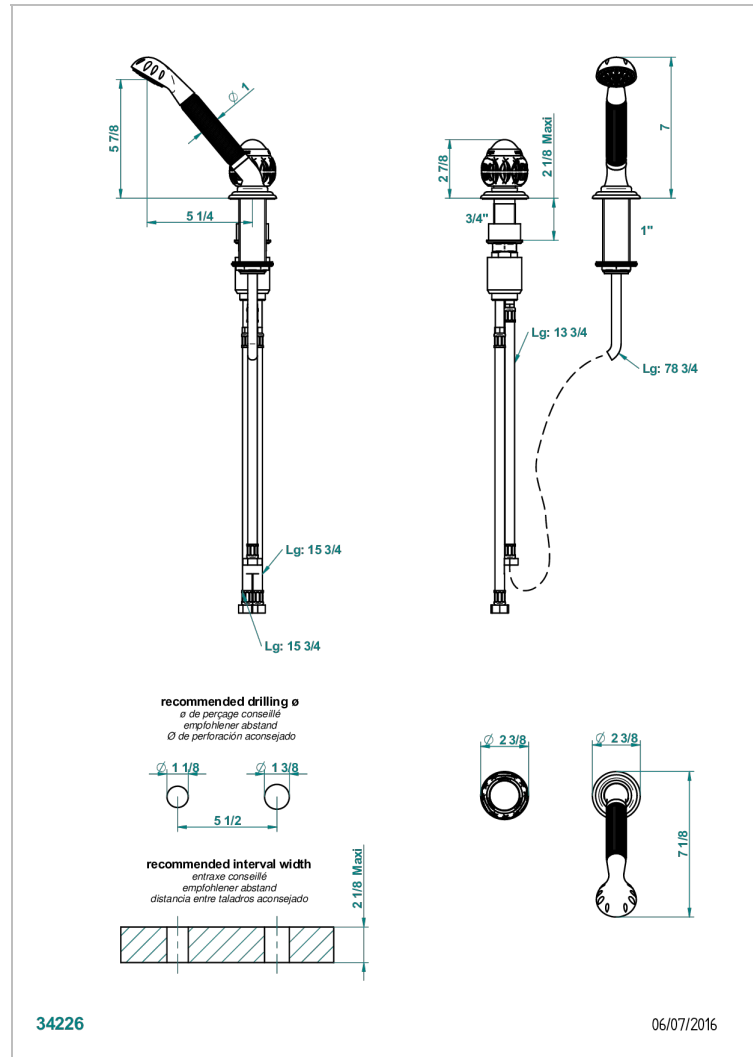

PANTHERE CLEAR CRYSTAL

A2H-6532/60A

Deck mounted mixer with handshower, progressive cartridge

THG[®]
PARIS

CHARACTERISTIC

- Panthère clear crystal
- Deck mounted mixer with handshower, progressive cartridge

TECHNICAL SPECS

- Recommandé : 3 bars (max. 5 bars) - Advised : 43,5 psi (max. 72 psi)
- 9,5 l/min à 3 bars (2.5 gpm at 43.5 psi)

AVAILABLE FINITIONS

Black nickel - D24
Blush PVD - H62
Brass color PVD - H49
Brown bronze color PVD - F33
Chrome polished - A02
Chrome polished / gold polished - G02