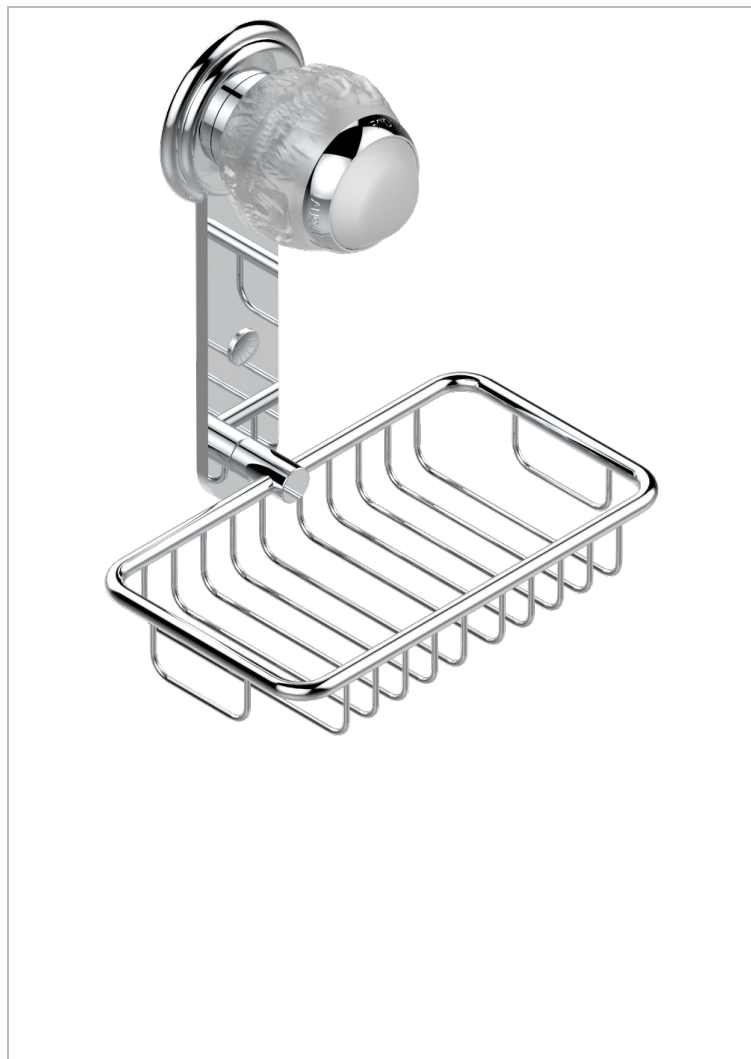

PANTHERE CLEAR CRYSTAL

A2H-620

Soap basket, wall mounted 6"1/4 x 3"5/8

39063

11/07/2016

CHARACTERISTIC

- Panthere clear crystal
- Soap basket, wall mounted 6"1/4 x 3"5/8

AVAILABLE FINITIONS

Black nickel - D24

Blush PVD - H62

Brass color PVD - H49

Brown bronze color PVD - F33

Chrome polished - A02

Chrome polished / gold polished - G02

Copper antique matt, coated - H07

Gold color PVD - H52

Nickel color PVD - H55

Nickel polished - B01

Rose Gold - F27

Satin chrome - C03

Silver polished, antique - H03

Silver rhodium - F18

Soft gold - F30