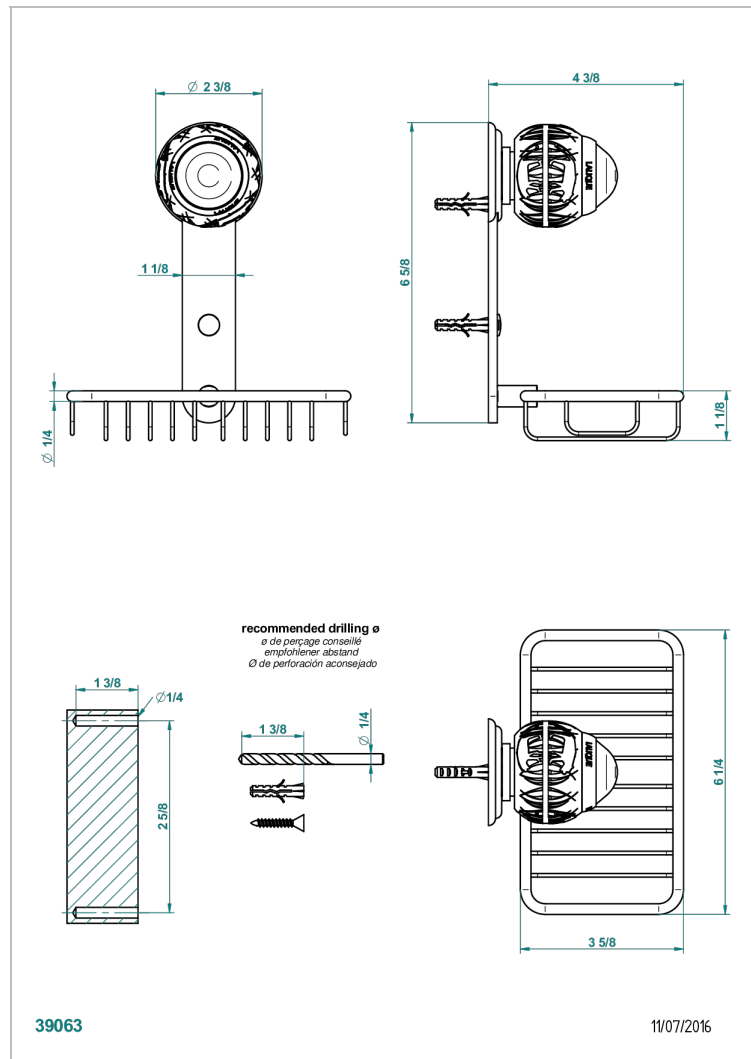

PANTHERE CLEAR CRYSTAL

A2H-620

Soap basket, wall mounted 6"1/4 x 3"5/8

39063

11/07/2016

CHARACTERISTIC

- Panthere clear crystal
- Soap basket, wall mounted 6"1/4 x 3"5/8

AVAILABLE FINITIONS