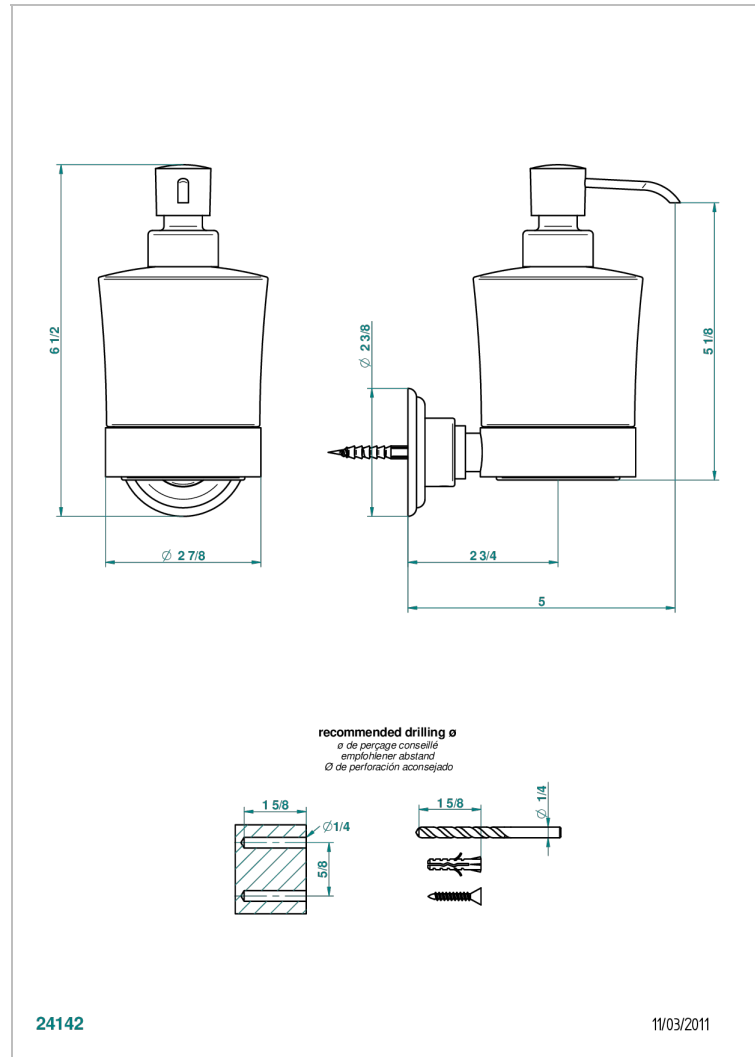

PANTHERE CLEAR CRYSTAL

A2H-613

Liquid soap dispenser

THG[®]
PARIS

CHARACTERISTIC

- Panthère clear crystal
- Liquid soap dispenser

AVAILABLE FINITIONS

Black nickel - D24
Blush PVD - H62
Brass color PVD - H49
Brown bronze color PVD - F33
Chrome polished - A02
Chrome polished / gold polished - G02