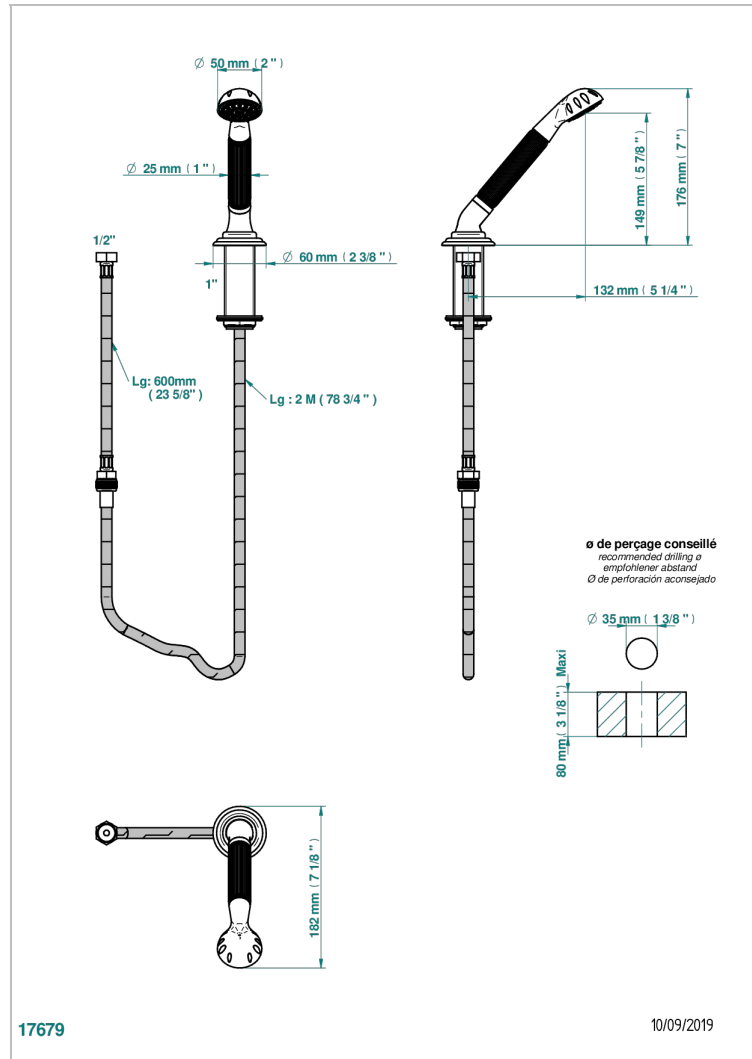

# PANTHERE CLEAR CRYSTAL

A2H-60A

Deck mounted hand shower, with hose

THG<sup>®</sup>  
PARIS

## CHARACTERISTIC

- Panthère clear crystal
- Deck mounted hand shower, with hose

Nickel antique / Sovereign - H28

Nickel color PVD - H55

Nickel polished - B01

Rose Gold - F27

Satin chrome - C03

Silver polished, antique - H03

Silver rhodium - F18

Soft gold - F30