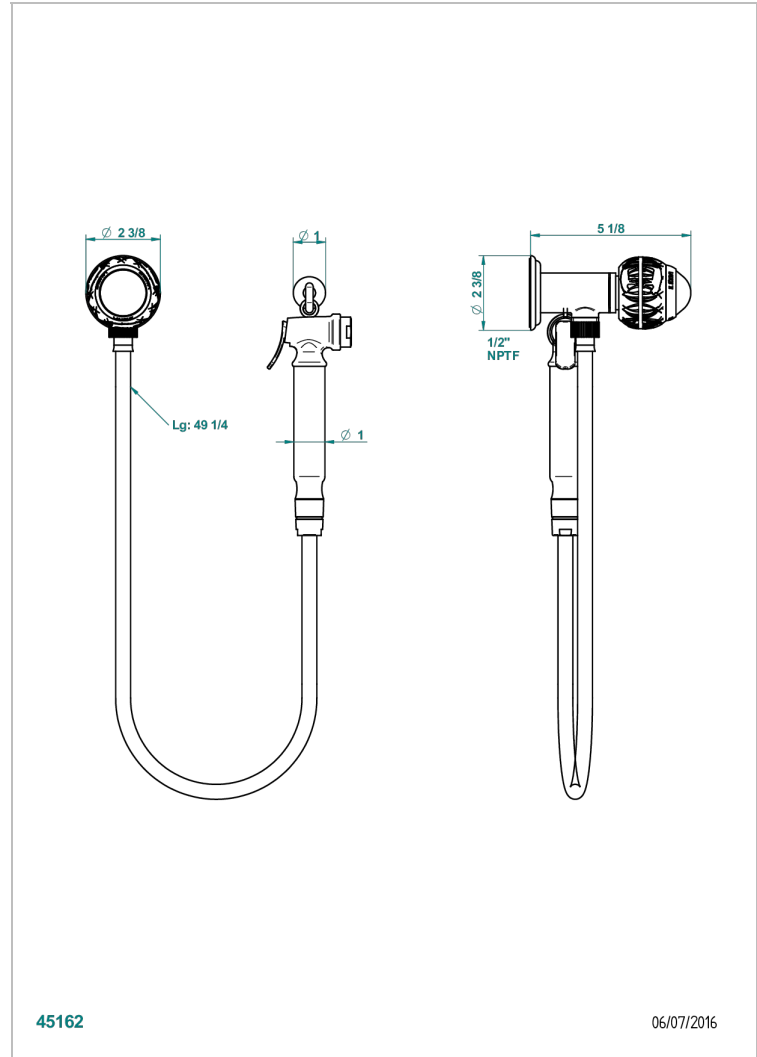

# PANTHERE CLEAR CRYSTAL

A2H-5840/8US

Handheld spray bidet with hose, elbow and hook

THG<sup>®</sup>  
PARIS

45162

06/07/2016

## CHARACTERISTIC

- Panthère clear crystal
- Handheld spray bidet with hose, elbow and hook

## TECHNICAL SPECS

- Recommandé : 3 bars (max. 5 bars) - Advised : 43,5 psi (max. 72 psi)
- 9,5 l/min à 3 bars (2.5 gpm at 43.5 psi)