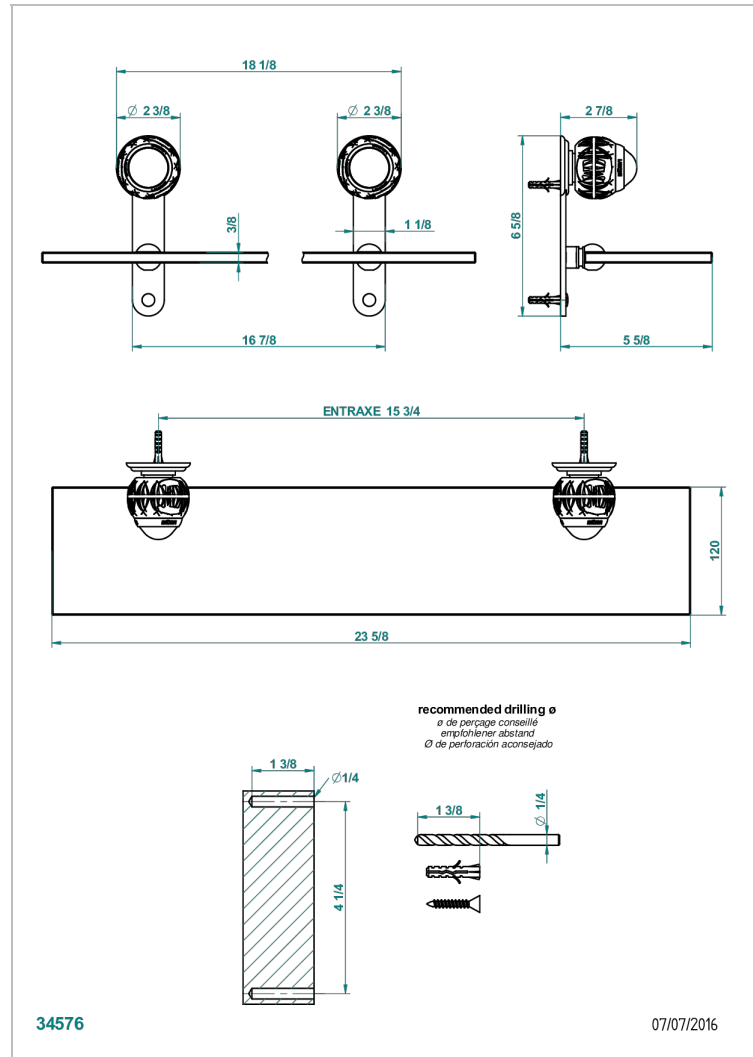

PANTHERE CLEAR CRYSTAL

A2H-564

Glass shelf with brackets

THG[®]
PARIS

CHARACTERISTIC

- Panthère clear crystal
- Glass shelf with brackets

AVAILABLE FINITIONS

Black nickel - D24
Blush PVD - H62
Brass color PVD - H49
Brown bronze color PVD - F33
Chrome polished - A02
Chrome polished / gold polished - G02