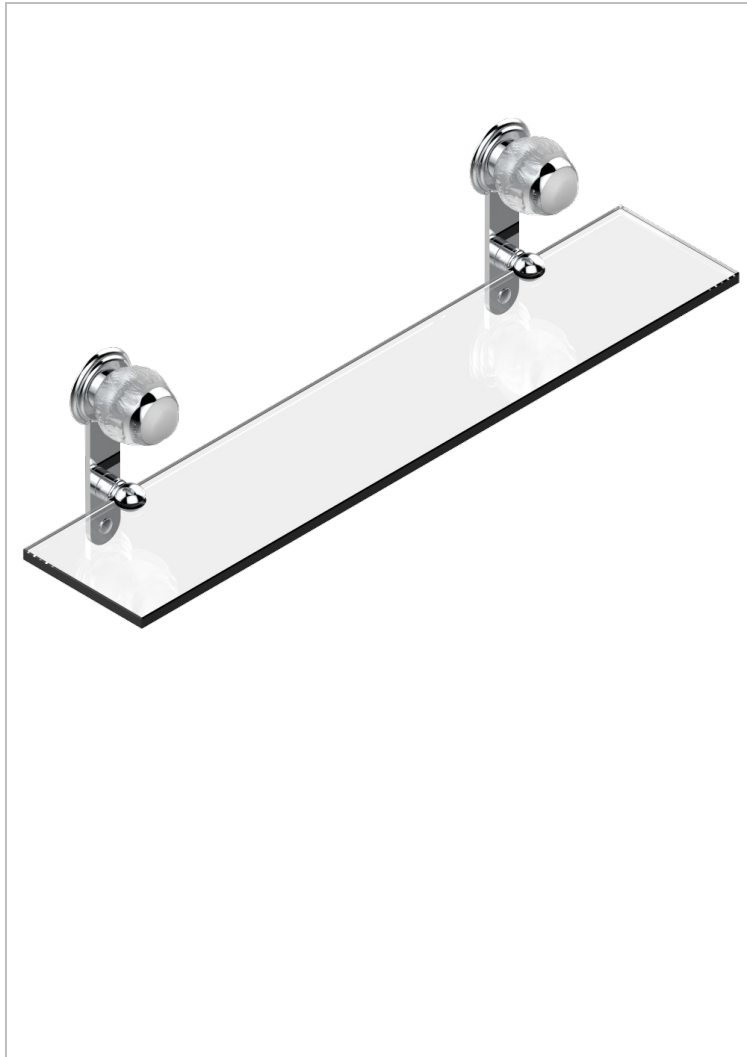

PANTHERE CLEAR CRYSTAL

A2H-564

Glass shelf with brackets

THG[®]
PARIS

CHARACTERISTIC

- Panthère clear crystal
- Glass shelf with brackets

AVAILABLE FINITIONS

Black nickel - D24
Blush PVD - H62
Brass color PVD - H49
Brown bronze color PVD - F33
Chrome polished - A02
Chrome polished / gold polished - G02

Copper antique matt, coated - H07
Gold color PVD - H52
Gold mat - F07
Gold polished - F01
Gold satiney - F03
Graphite PVD - H64

Light coated bronze - D01
Matt Umber PVD - H67
Matt blush PVD - H60
Matt brass color PVD - H50
Matt brown bronze color PVD - F34
Matt chrome (American satin) - C02

Matt gold color PVD - H53
Matt graphite PVD - H65
Matt nickel (American satin) - C01
Matt nickel color PVD - H56
Nickel antique / Sovereign - H28
Nickel color PVD - H55

Nickel polished - B01
Rose Gold - F27
Satin chrome - C03
Silver polished, antique - H03
Silver rhodium - F18
Soft gold - F30