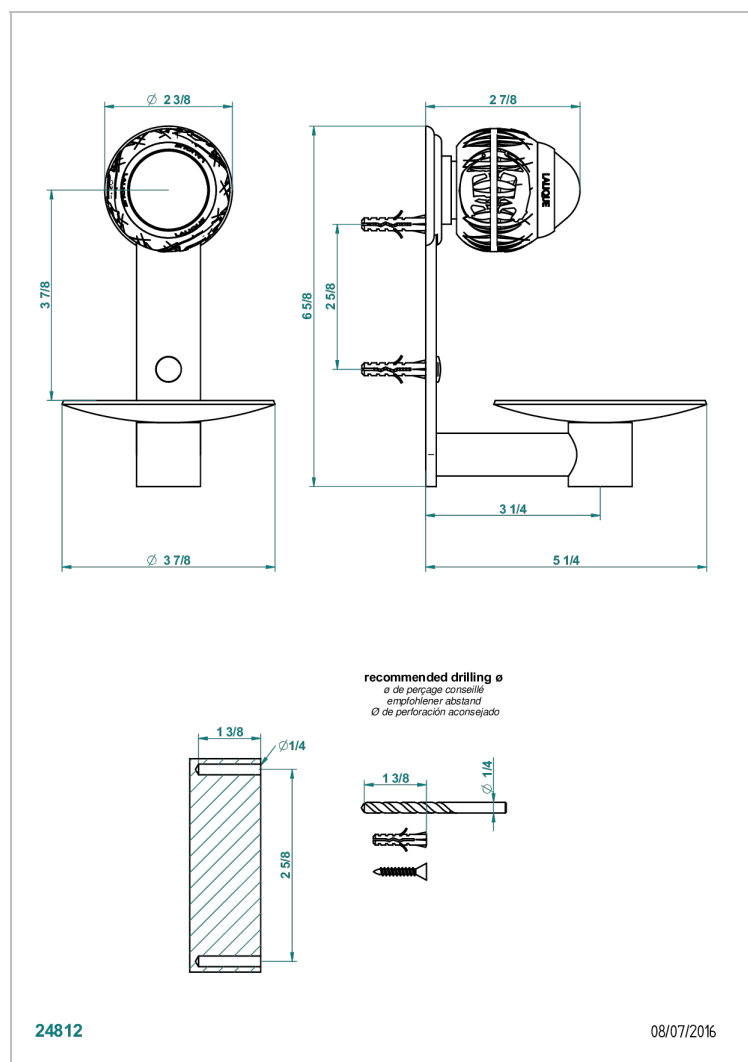

# PANTHERE CLEAR CRYSTAL

A2H-546

Soap dish, wall mounted, 4" diameter

## CHARACTERISTIC

- Panthere clear crystal
- Soap dish, wall mounted, 4" diameter