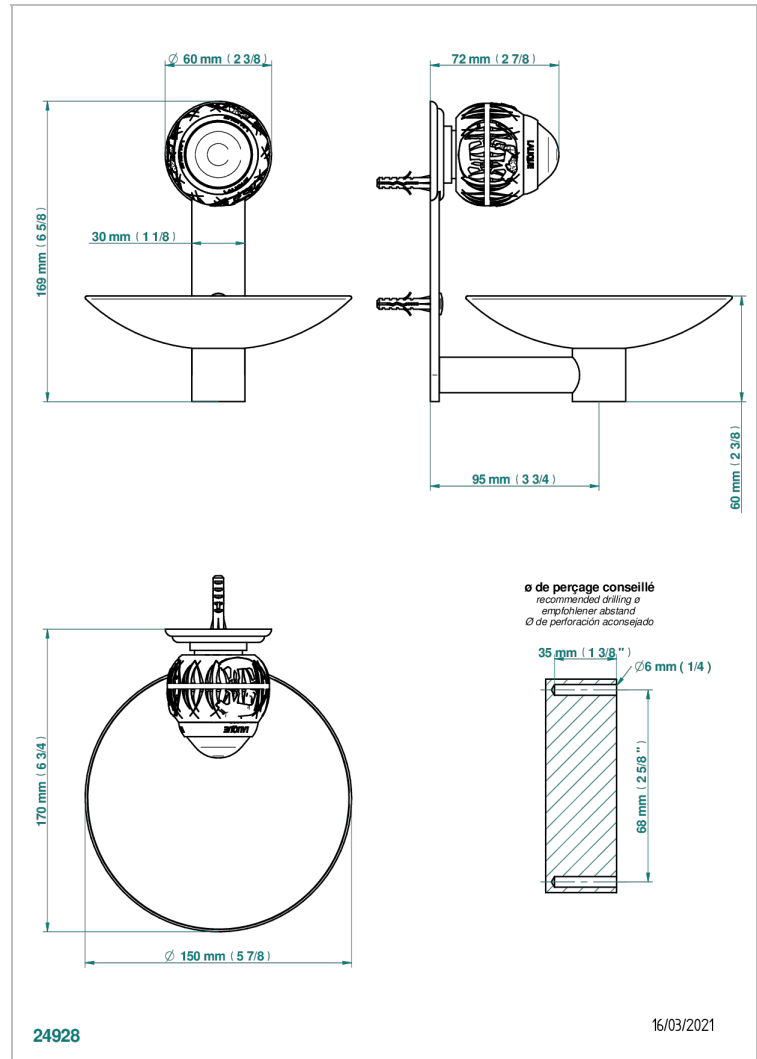

# PANTHERE CLEAR CRYSTAL

A2H-546GM

Soap dish, wall mounted, 6" diameter

THG<sup>®</sup>  
PARIS

## CHARACTERISTIC

- Panthere clear crystal
- Soap dish, wall mounted, 6" diameter