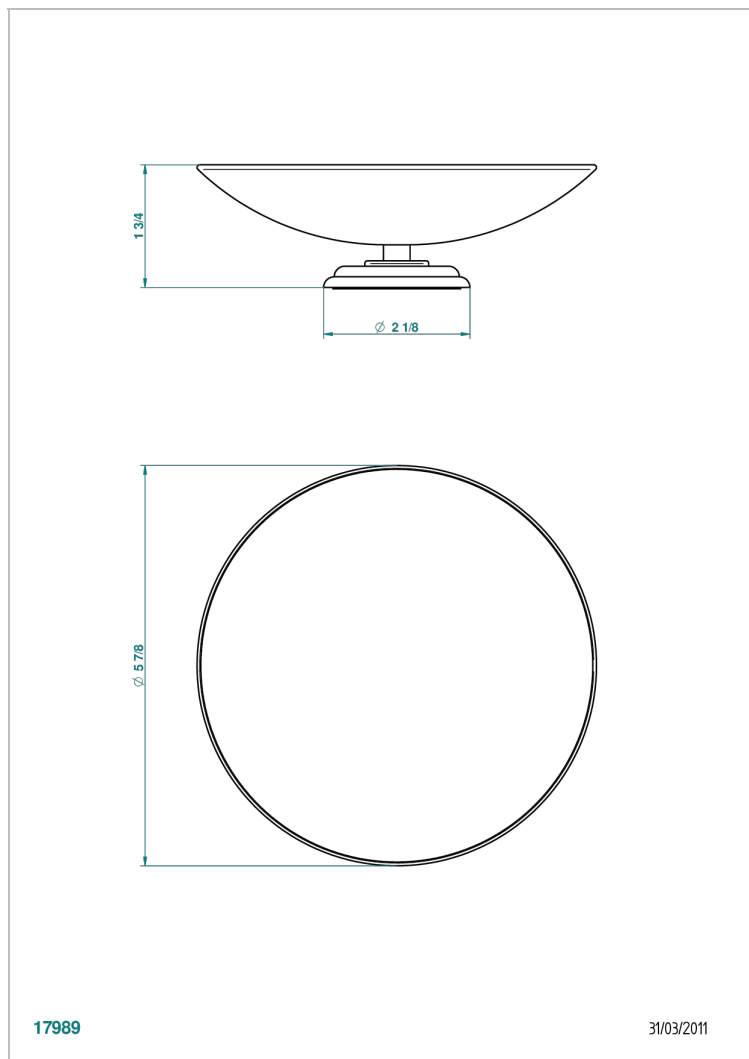

PANTHERE CLEAR CRYSTAL

A2H-544GM

Soap dish, freestanding , 6" diameter

THG[®]
PARIS

CHARACTERISTIC

- Panthère clear crystal
- Soap dish, freestanding , 6" diameter

AVAILABLE FINITIONS

Black nickel - D24