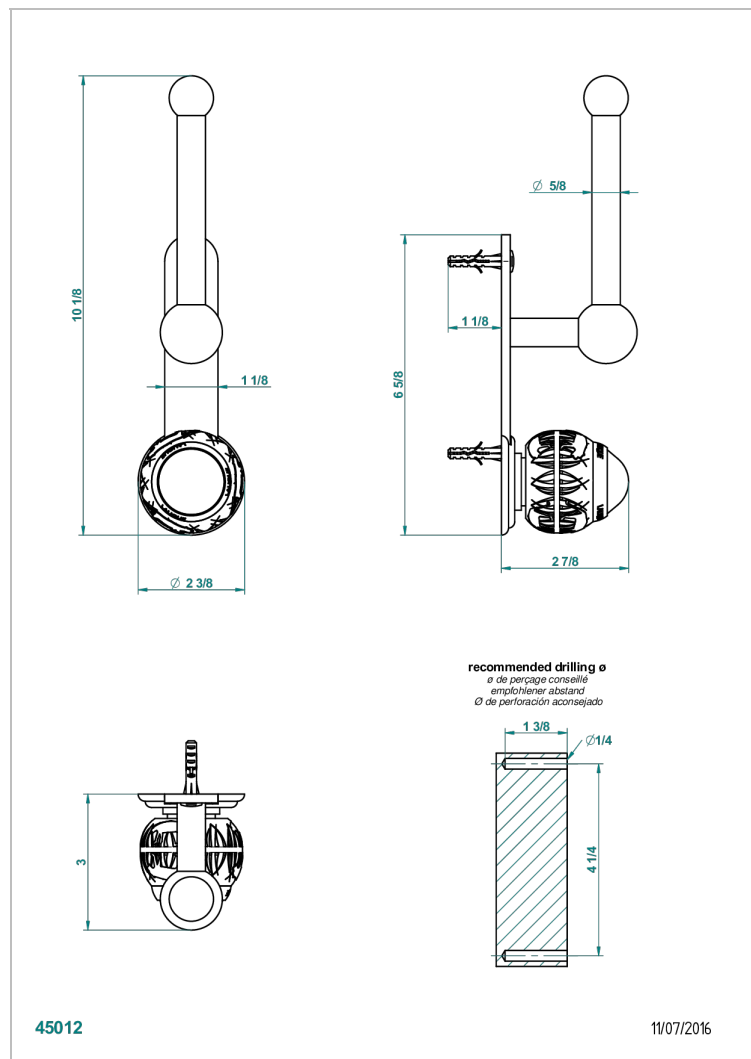

PANTHERE CLEAR CRYSTAL

A2H-542

Reserve toilet paper holder

CHARACTERISTIC

- Panthere clear crystal
- Reserve toilet paper holder

AVAILABLE FINITIONS

Black nickel - D24
 Blush PVD - H62
 Brass color PVD - H49
 Brown bronze color PVD - F33
 Chrome polished - A02
 Chrome polished / gold polished - G02

Copper antique matt, coated - H07
 Gold color PVD - H52
 Gold mat - F07
 Gold polished - F01
 Gold satiney - F03
 Graphite PVD - H64

Light coated bronze - D01
 Matt Umber PVD - H67
 Matt blush PVD - H60
 Matt brass color PVD - H50
 Matt brown bronze color PVD - F34
 Matt chrome (American satin) - C02

Matt gold color PVD - H53
 Matt graphite PVD - H65
 Matt nickel (American satin) - C01
 Matt nickel color PVD - H56
 Nickel antique / Sovereign - H28
 Nickel color PVD - H55

Nickel polished - B01
 Rose Gold - F27
 Satin chrome - C03
 Silver polished, antique - H03
 Silver rhodium - F18
 Soft gold - F30