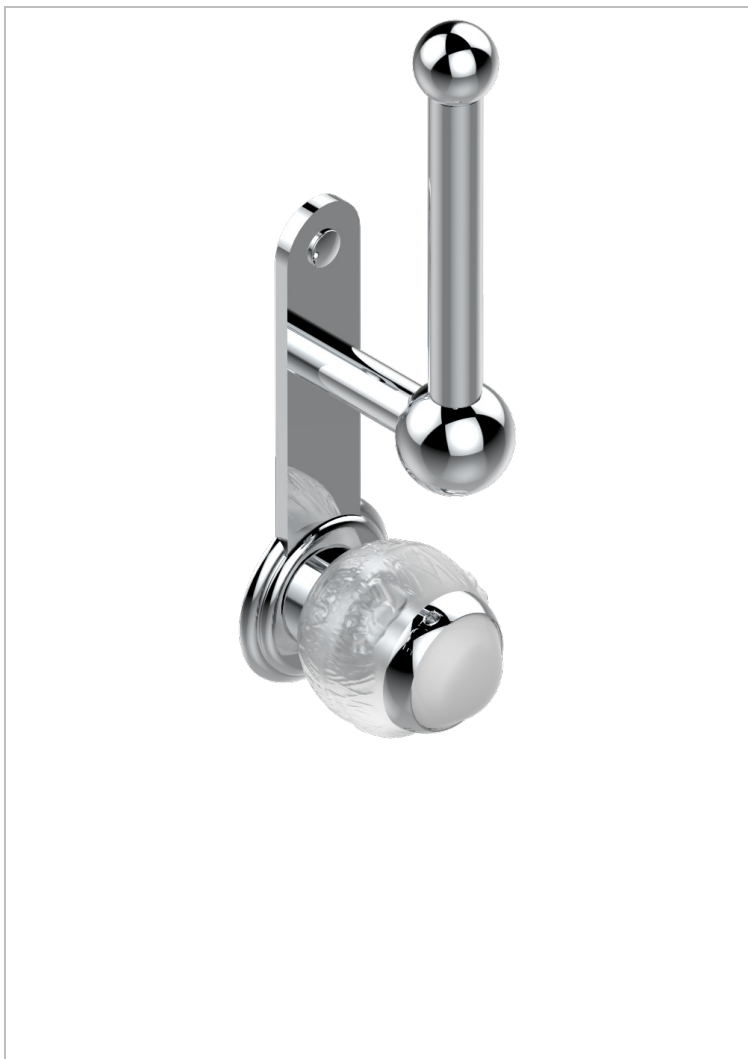

PANTHERE CLEAR CRYSTAL

A2H-542

Reserve toilet paper holder

CHARACTERISTIC

- Panthere clear crystal
- Reserve toilet paper holder

AVAILABLE FINITIONS

Black nickel - D24
 Blush PVD - H62
 Brass color PVD - H49
 Brown bronze color PVD - F33
 Chrome polished - A02
 Chrome polished / gold polished - G02

Copper antique matt, coated - H07
 Gold color PVD - H52
 Gold mat - F07
 Gold polished - F01
 Gold satiney - F03
 Graphite PVD - H64

Light coated bronze - D01
 Matt Umber PVD - H67
 Matt blush PVD - H60
 Matt brass color PVD - H50
 Matt brown bronze color PVD - F34
 Matt chrome (American satin) - C02

Matt gold color PVD - H53
 Matt graphite PVD - H65
 Matt nickel (American satin) - C01
 Matt nickel color PVD - H56
 Nickel antique / Sovereign - H28
 Nickel color PVD - H55

Nickel polished - B01
 Rose Gold - F27
 Satin chrome - C03
 Silver polished, antique - H03
 Silver rhodium - F18
 Soft gold - F30