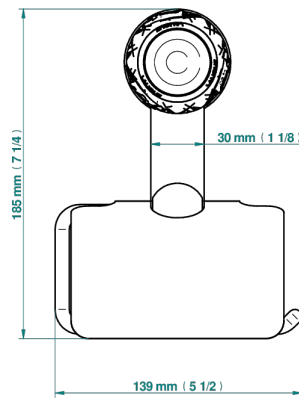

PANTHERE CLEAR CRYSTAL

A2H-538AC

Toilet paper holder, single mount with cover

THG®
PARIS

38410

16/03/2021

CHARACTERISTIC

- Panthère clear crystal
- Toilet paper holder, single mount with cover

AVAILABLE FINITIONS

Black nickel - D24
Blush PVD - H62
Brass color PVD - H49
Brown bronze color PVD - F33
Chrome polished - A02
Chrome polished / gold polished - G02

Copper antique matt, coated - H07
Gold color PVD - H52
Gold mat - F07
Gold polished - F01
Gold satiney - F03
Graphite PVD - H64

Light coated bronze - D01
Matt Umber PVD - H67
Matt blush PVD - H60
Matt brass color PVD - H50
Matt brown bronze color PVD - F34
Matt chrome (American satin) - C02

Matt gold color PVD - H53
Matt graphite PVD - H65
Matt nickel (American satin) - C01
Matt nickel color PVD - H56
Nickel antique / Sovereign - H28
Nickel color PVD - H55

Nickel polished - B01
Rose Gold - F27
Satin chrome - C03
Silver polished, antique - H03
Silver rhodium - F18
Soft gold - F30