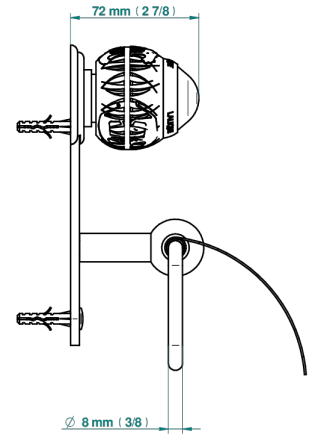

PANTHERE CLEAR CRYSTAL

A2H-538AC

Toilet paper holder, single mount with cover

THG®
PARIS

38410

16/03/2021

CHARACTERISTIC

- Panthère clear crystal
- Toilet paper holder, single mount with cover

AVAILABLE FINITIONS

Black nickel - D24
Blush PVD - H62
Brass color PVD - H49
Brown bronze color PVD - F33
Chrome polished - A02
Chrome polished / gold polished - G02

Copper antique matt, coated - H07
Gold color PVD - H52
Gold mat - F07
Gold polished - F01
Gold satiney - F03
Graphite PVD - H64

Light coated bronze - D01
Matt Umber PVD - H67
Matt blush PVD - H60
Matt brass color PVD - H50
Matt brown bronze color PVD - F34
Matt chrome (American satin) - C02

Matt gold color PVD - H53
Matt graphite PVD - H65
Matt nickel (American satin) - C01
Matt nickel color PVD - H56
Nickel antique / Sovereign - H28
Nickel color PVD - H55

Nickel polished - B01
Rose Gold - F27
Satin chrome - C03
Silver polished, antique - H03
Silver rhodium - F18
Soft gold - F30