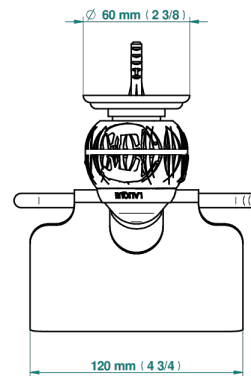

PANTHERE CLEAR CRYSTAL

A2H-538AC

Toilet paper holder, single mount with cover

THG®
PARIS

38410

16/03/2021

CHARACTERISTIC

- Panthère clear crystal
- Toilet paper holder, single mount with cover

AVAILABLE FINITIONS

Black nickel - D24
Blush PVD - H62
Brass color PVD - H49
Brown bronze color PVD - F33
Chrome polished - A02
Chrome polished / gold polished - G02

Copper antique matt, coated - H07
Gold color PVD - H52
Gold mat - F07
Gold polished - F01
Gold satiney - F03
Graphite PVD - H64

Light coated bronze - D01
Matt Umber PVD - H67
Matt blush PVD - H60
Matt brass color PVD - H50
Matt brown bronze color PVD - F34
Matt chrome (American satin) - C02

Matt gold color PVD - H53
Matt graphite PVD - H65
Matt nickel (American satin) - C01
Matt nickel color PVD - H56
Nickel antique / Sovereign - H28
Nickel color PVD - H55

Nickel polished - B01
Rose Gold - F27
Satin chrome - C03
Silver polished, antique - H03
Silver rhodium - F18
Soft gold - F30