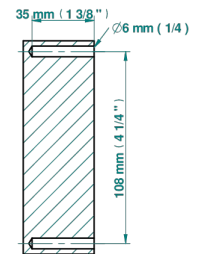

PANTHERE CLEAR CRYSTAL

A2H-538AC

Toilet paper holder, single mount with cover

THG®
PARIS

38410

16/03/2021

CHARACTERISTIC

- Panthère clear crystal
- Toilet paper holder, single mount with cover

AVAILABLE FINITIONS

Black nickel - D24
Blush PVD - H62
Brass color PVD - H49
Brown bronze color PVD - F33
Chrome polished - A02
Chrome polished / gold polished - G02

Copper antique matt, coated - H07
Gold color PVD - H52
Gold mat - F07
Gold polished - F01
Gold satiney - F03
Graphite PVD - H64

Light coated bronze - D01
Matt Umber PVD - H67
Matt blush PVD - H60
Matt brass color PVD - H50
Matt brown bronze color PVD - F34
Matt chrome (American satin) - C02

Matt gold color PVD - H53
Matt graphite PVD - H65
Matt nickel (American satin) - C01
Matt nickel color PVD - H56
Nickel antique / Sovereign - H28
Nickel color PVD - H55

Nickel polished - B01
Rose Gold - F27
Satin chrome - C03
Silver polished, antique - H03
Silver rhodium - F18
Soft gold - F30