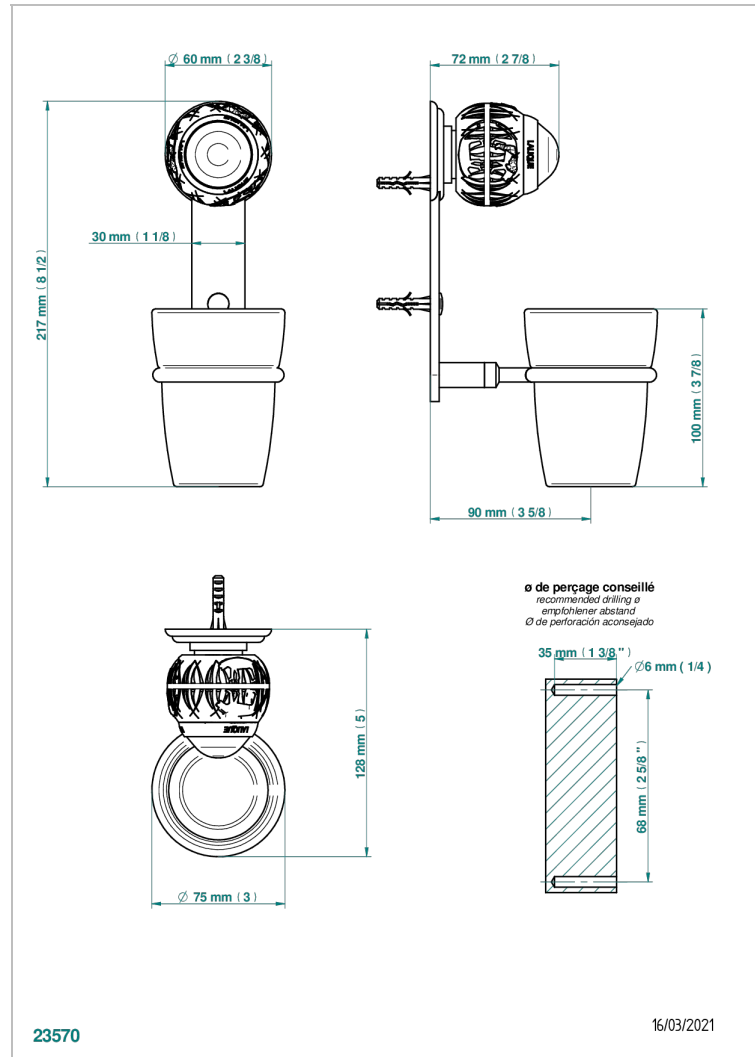

PANTHERE CLEAR CRYSTAL

A2H-536

Tumbler holder, wall mounted

THG[®]
PARIS

CHARACTERISTIC

- Panthere clear crystal
- Tumbler holder, wall mounted

AVAILABLE FINITIONS

Black nickel - D24
Blush PVD - H62
Brass color PVD - H49
Brown bronze color PVD - F33
Chrome polished - A02
Chrome polished / gold polished - G02