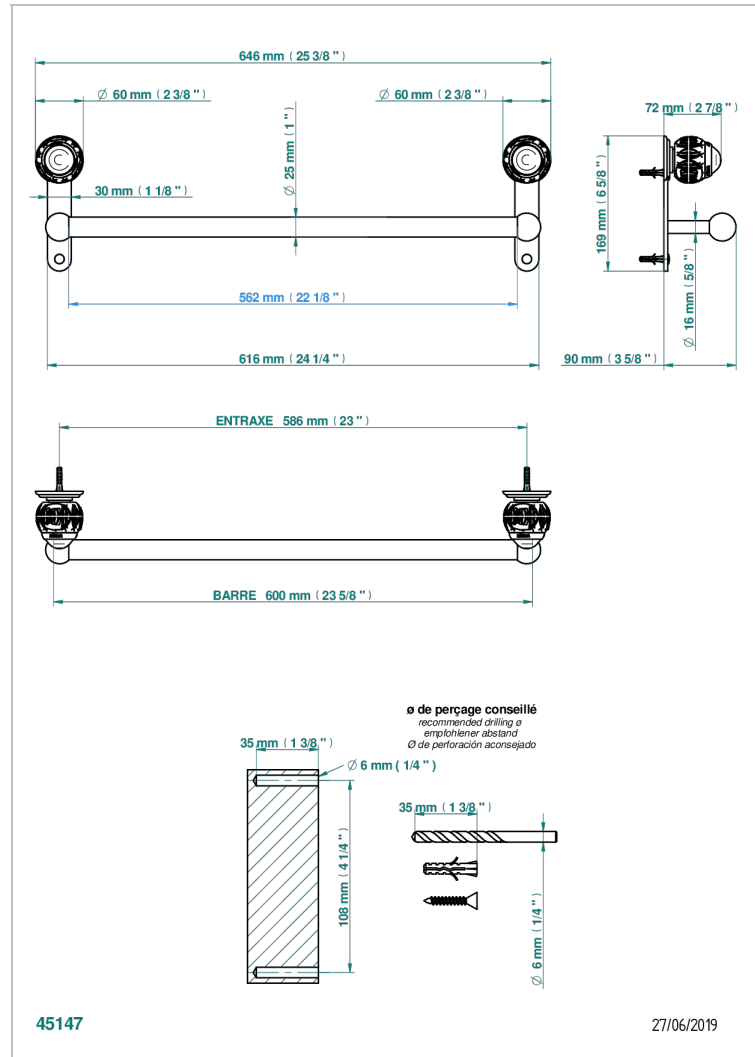

# PANTHERE CLEAR CRYSTAL

A2H-526/60

Towel bar, 24" long

## CHARACTERISTIC

- Panthère clear crystal
- Towel bar, 24" long