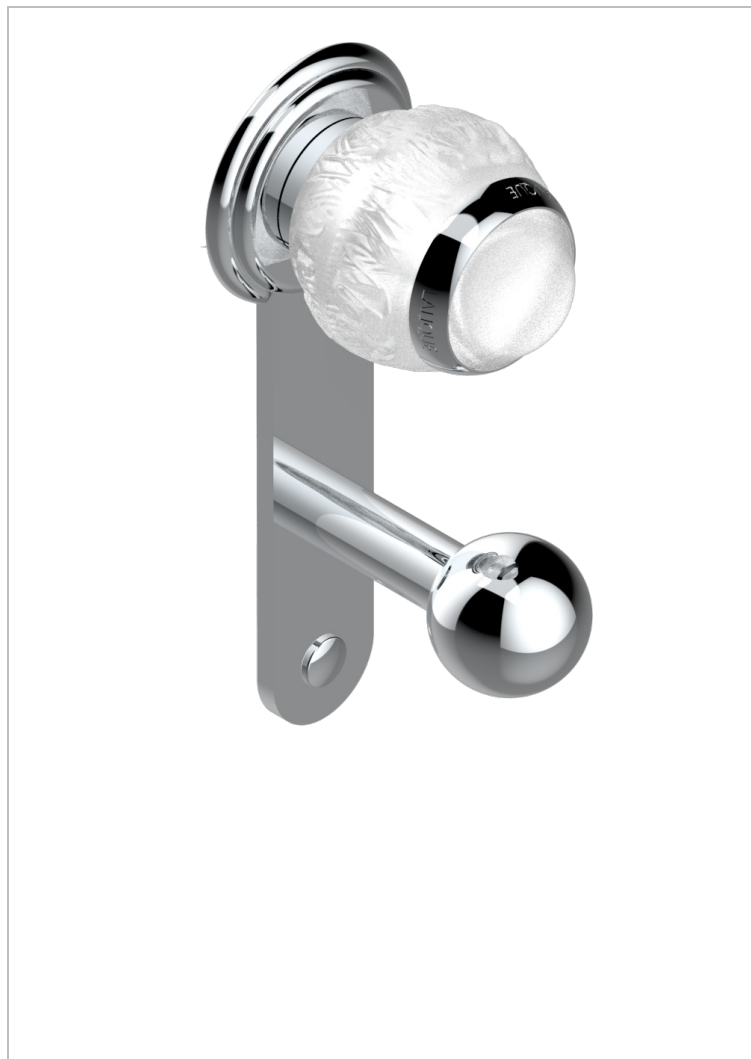

PANTHERE CLEAR CRYSTAL

A2H-517

Robe hook

38275

15/03/2021

CHARACTERISTIC

- Panthere clear crystal
- Robe hook

AVAILABLE FINITIONS

Black nickel - D24
Blush PVD - H62
Brass color PVD - H49
Brown bronze color PVD - F33
Chrome polished - A02
Chrome polished / gold polished - G02

Copper antique matt, coated - H07
Gold color PVD - H52
Gold mat - F07
Gold polished - F01
Gold satiney - F03
Graphite PVD - H64

Light coated bronze - D01
Matt Umber PVD - H67
Matt blush PVD - H60
Matt brass color PVD - H50
Matt brown bronze color PVD - F34
Matt chrome (American satin) - C02

Matt gold color PVD - H53
Matt graphite PVD - H65
Matt nickel (American satin) - C01
Matt nickel color PVD - H56
Nickel antique / Sovereign - H28
Nickel color PVD - H55

Nickel polished - B01
Rose Gold - F27
Satin chrome - C03
Silver polished, antique - H03
Silver rhodium - F18
Soft gold - F30