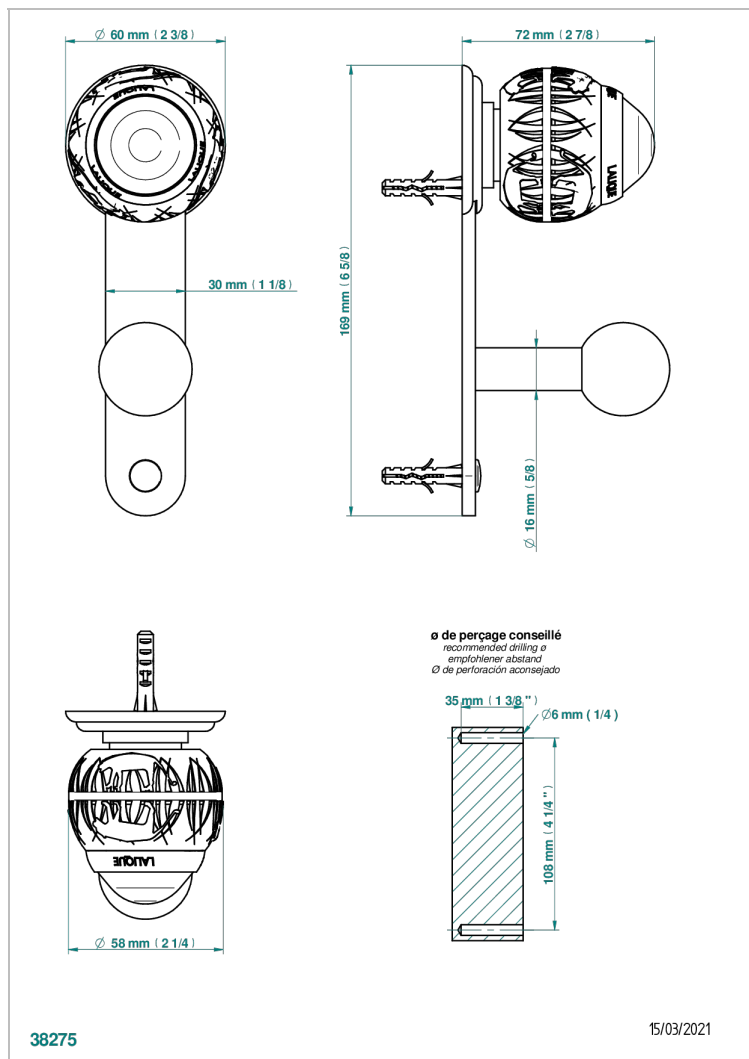

PANTHERE CLEAR CRYSTAL

A2H-517

Robe hook

38275

15/03/2021

CHARACTERISTIC

- Panthere clear crystal
- Robe hook

AVAILABLE FINITIONS