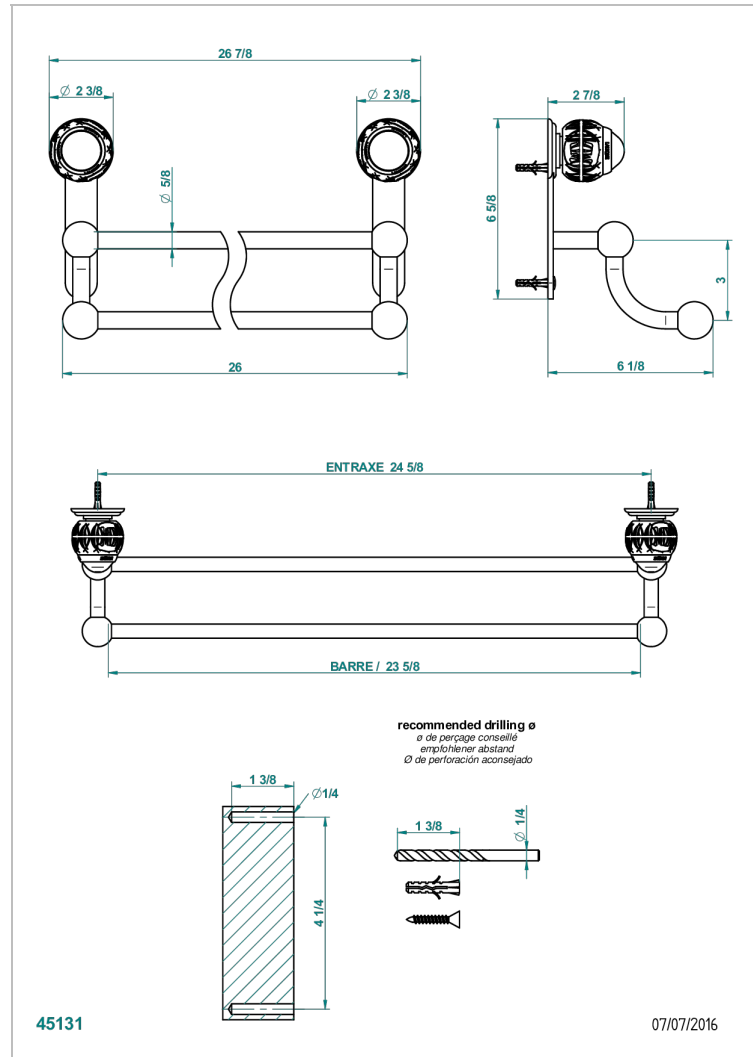

PANTHERE CLEAR CRYSTAL

A2H-516/60

Double towel bar, 24" long

45131

07/07/2016

CHARACTERISTIC

- Panthère clear crystal
- Double towel bar, 24" long

AVAILABLE FINITIONS