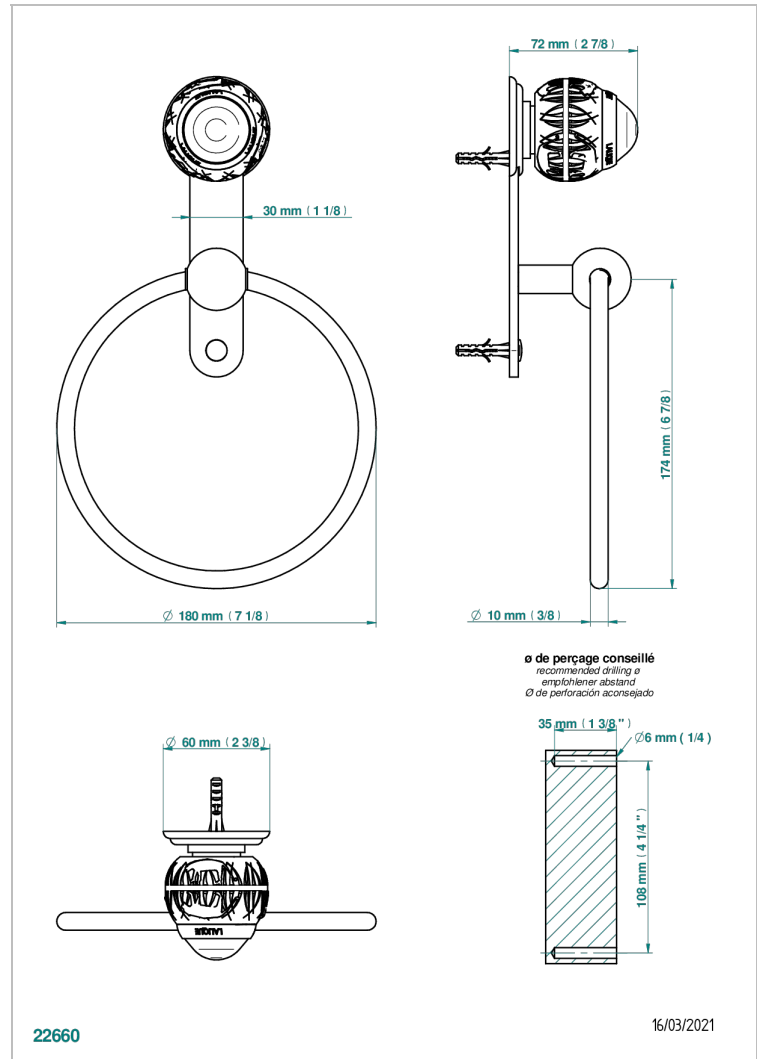

PANTHERE CLEAR CRYSTAL

A2H-504N

Towel ring

THG[®]
PARIS

CHARACTERISTIC

- Panthère clear crystal
- Towel ring

AVAILABLE FINITIONS

Black nickel - D24
Blush PVD - H62
Brass color PVD - H49
Brown bronze color PVD - F33
Chrome polished - A02
Chrome polished / gold polished - G02