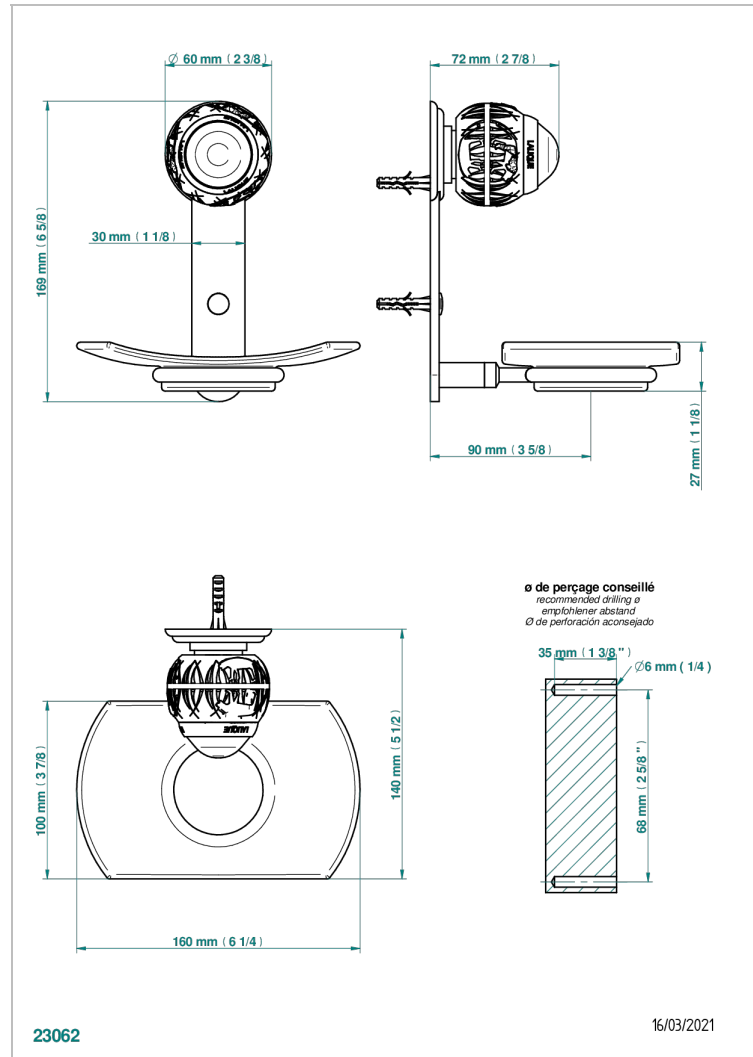

PANTHERE CLEAR CRYSTAL

A2H-500

Glass soap dish, wall mounted

THG[®]
PARIS

CHARACTERISTIC

- Panthere clear crystal
- Glass soap dish, wall mounted

AVAILABLE FINITIONS

Black nickel - D24
Blush PVD - H62
Brass color PVD - H49
Brown bronze color PVD - F33
Chrome polished - A02
Chrome polished / gold polished - G02