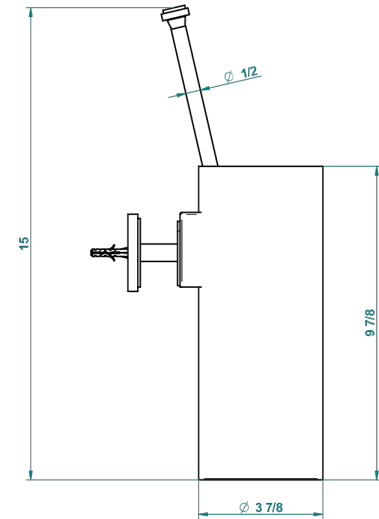

PANTHERE CLEAR CRYSTAL

A2H-4720

Wall mounted toilet brush holder

THG®
PARIS

2632

13/01/2016

CHARACTERISTIC

- Panthère clear crystal
- Wall mounted toilet brush holder

AVAILABLE FINITIONS

Black nickel - D24

Blush PVD - H62

Brass color PVD - H49

Brown bronze color PVD - F33

Chrome polished - A02

Chrome polished / gold polished - G02

Copper antique matt, coated - H07

Gold color PVD - H52

Gold mat - F07

Gold polished - F01

Gold satiny - F03

Graphite PVD - H64

Light coated bronze - D01

Matt Umber PVD - H67

Matt blush PVD - H60

Matt brass color PVD - H50

Matt brown bronze color PVD - F34

Matt chrome (American satin) - C02

Matt gold color PVD - H53

Matt graphite PVD - H65

Matt nickel (American satin) - C01

Matt nickel color PVD - H56

Nickel antique / Sovereign - H28

Nickel color PVD - H55

Nickel polished - B01

Rose Gold - F27

Satin chrome - C03

Silver polished, antique - H03

Silver rhodium - F18

Soft gold - F30