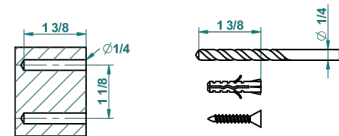

PANTHERE CLEAR CRYSTAL

A2H-4720

Wall mounted toilet brush holder

THG®
PARIS

2632

13/01/2016

CHARACTERISTIC

- Panthère clear crystal
- Wall mounted toilet brush holder

AVAILABLE FINITIONS

Black nickel - D24

Blush PVD - H62

Brass color PVD - H49

Brown bronze color PVD - F33

Chrome polished - A02

Chrome polished / gold polished - G02

Copper antique matt, coated - H07

Gold color PVD - H52

Gold mat - F07

Gold polished - F01

Gold satiny - F03

Graphite PVD - H64

Light coated bronze - D01

Matt Umber PVD - H67

Matt blush PVD - H60

Matt brass color PVD - H50

Matt brown bronze color PVD - F34

Matt chrome (American satin) - C02

Matt gold color PVD - H53

Matt graphite PVD - H65

Matt nickel (American satin) - C01

Matt nickel color PVD - H56

Nickel antique / Sovereign - H28

Nickel color PVD - H55

Nickel polished - B01

Rose Gold - F27

Satin chrome - C03

Silver polished, antique - H03

Silver rhodium - F18

Soft gold - F30