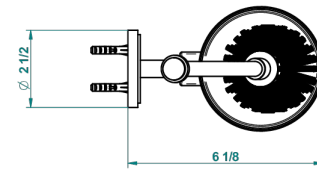

PANTHERE CLEAR CRYSTAL

A2H-4720

Wall mounted toilet brush holder

THG®
PARIS

2632

13/01/2016

CHARACTERISTIC

- Panthère clear crystal
- Wall mounted toilet brush holder

AVAILABLE FINITIONS

Black nickel - D24

Blush PVD - H62

Brass color PVD - H49

Brown bronze color PVD - F33

Chrome polished - A02

Chrome polished / gold polished - G02

Copper antique matt, coated - H07

Gold color PVD - H52

Gold mat - F07

Gold polished - F01

Gold satiny - F03

Graphite PVD - H64

Light coated bronze - D01

Matt Umber PVD - H67

Matt blush PVD - H60

Matt brass color PVD - H50

Matt brown bronze color PVD - F34

Matt chrome (American satin) - C02

Matt gold color PVD - H53

Matt graphite PVD - H65

Matt nickel (American satin) - C01

Matt nickel color PVD - H56

Nickel antique / Sovereign - H28

Nickel color PVD - H55

Nickel polished - B01

Rose Gold - F27

Satin chrome - C03

Silver polished, antique - H03

Silver rhodium - F18

Soft gold - F30