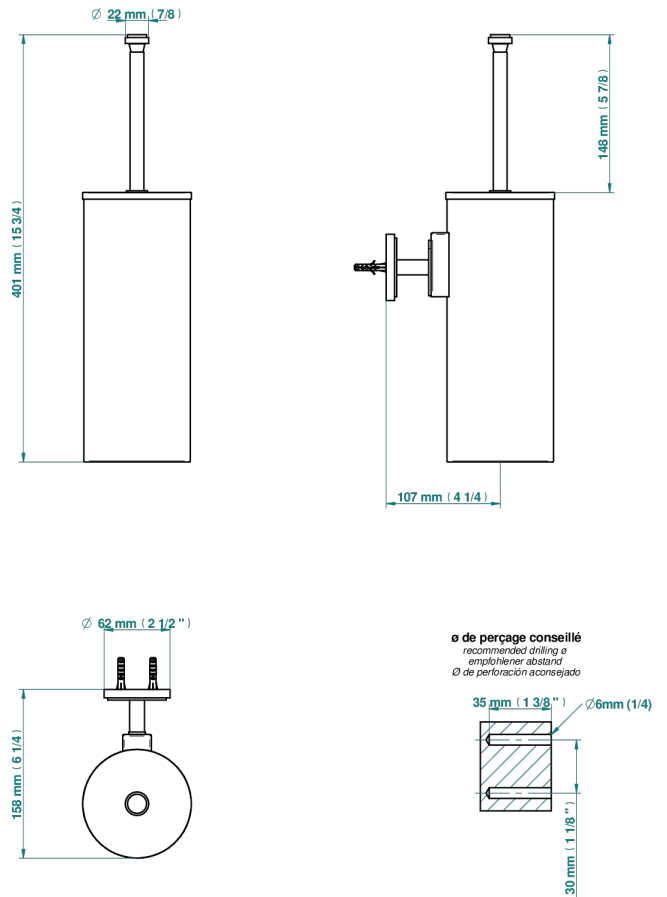

PANTHERE CLEAR CRYSTAL

A2H-4720C

Metal toilet brush holder with brush with cover wall mounted

23057

16/03/2021

CHARACTERISTIC

- Panthère clear crystal
- Metal toilet brush holder with brush with cover wall mounted