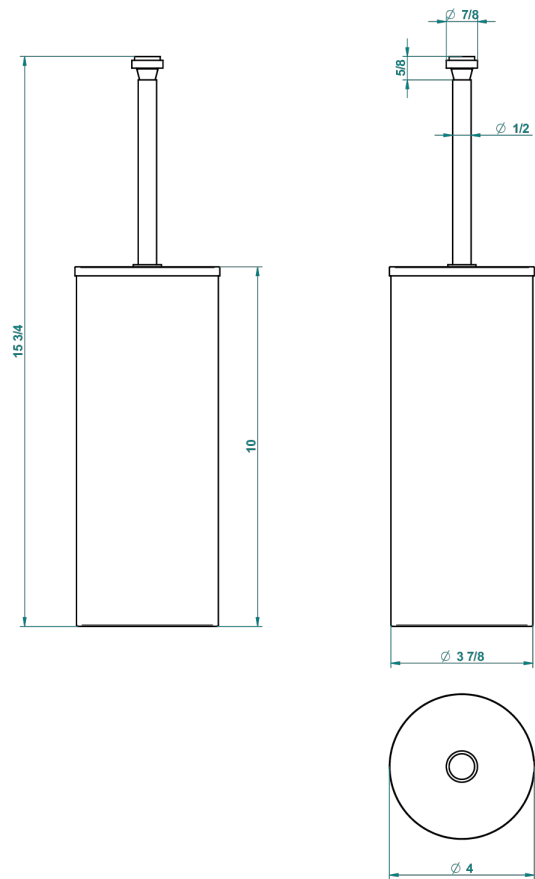

PANTHERE CLEAR CRYSTAL

A2H-4700C

Metal toilet brush holder with brush with cover floor mounted

THG[®]
PARIS

23487

10/11/2015

CHARACTERISTIC

- Panthère clear crystal
- Metal toilet brush holder with brush with cover floor mounted