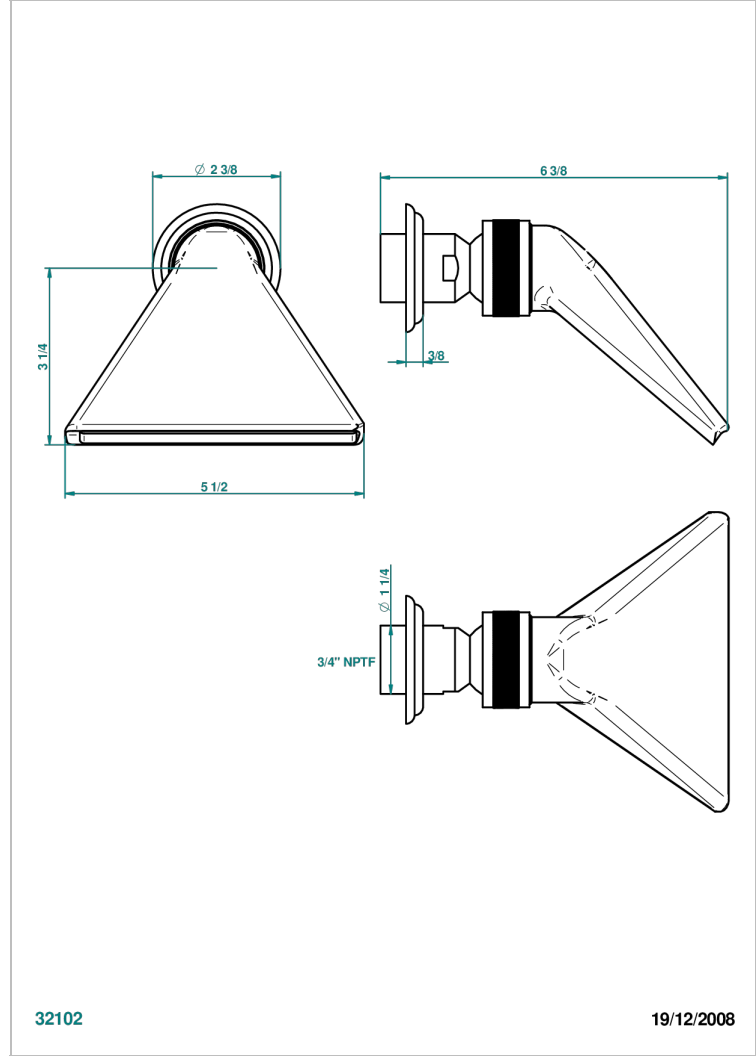

PANTHERE CLEAR CRYSTAL

A2H-3640/US

Shower head, cast deluge with 3/4" connection

THG[®]
PARIS

32102

19/12/2008

CHARACTERISTIC

- Panthere clear crystal
- Shower head, cast deluge with 3/4" connection