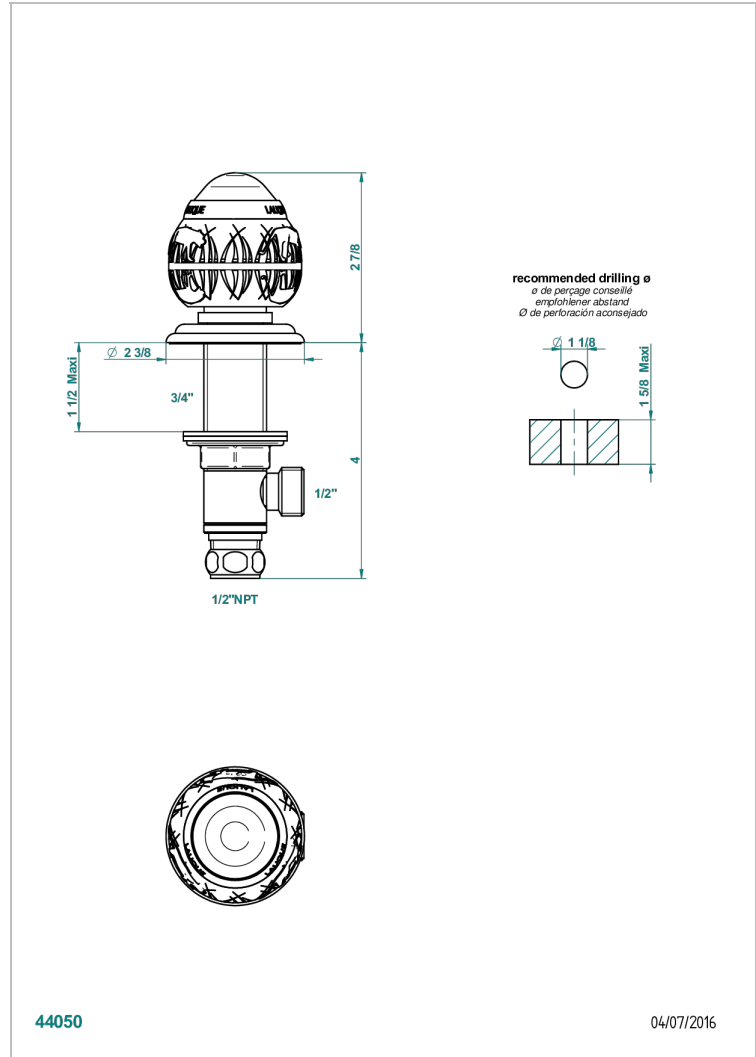

PANTHERE CLEAR CRYSTAL

A2H-35/US

1/2" deck valve with trim for lavatory

CHARACTERISTIC

- Panthere clear crystal
- 1/2" deck valve with trim for lavatory

AVAILABLE FINITIONS

Black nickel - D24
Blush PVD - H62
Brass color PVD - H49
Brown bronze color PVD - F33
Chrome polished - A02
Chrome polished / gold polished - G02