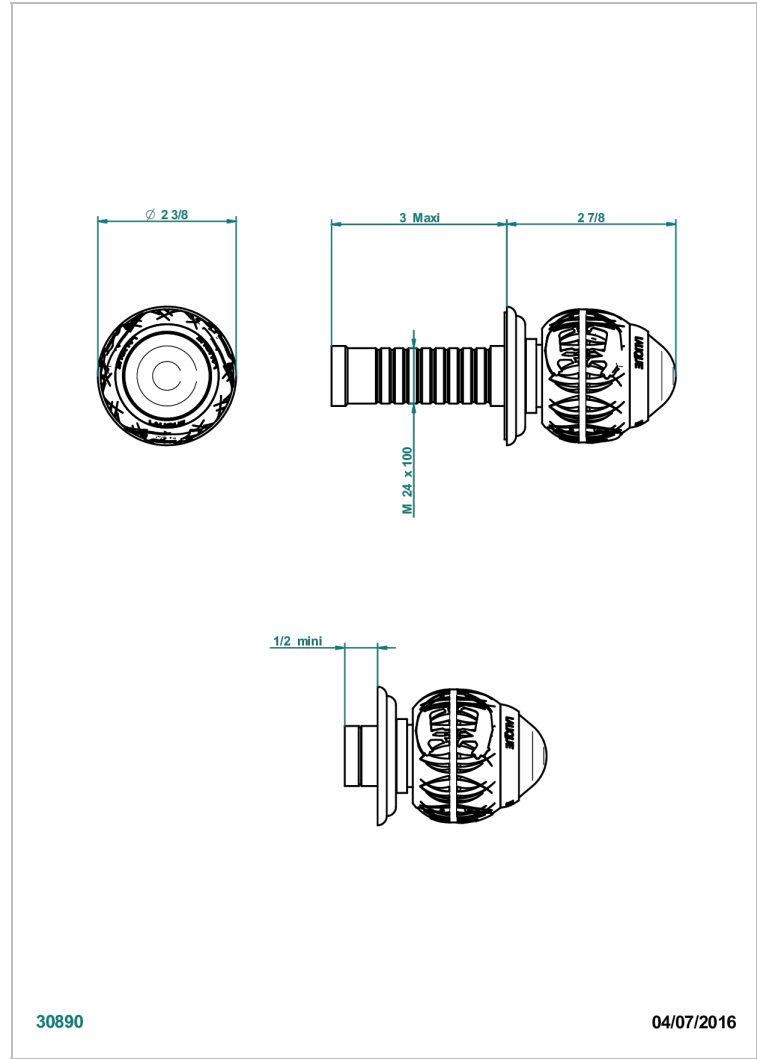

PANTHERE CLEAR CRYSTAL

A2H-30B

Wall volume control 30 & 32 trim

THG[®]
PARIS

30890

04/07/2016

CHARACTERISTIC

- Panthere clear crystal
- Wall volume control 30 & 32 trim

RELATED SKU'S

- Ref. G00-32CUSA 3/4" Volume control wall valve with ceramic cartridge
- Ref. G00-32HUSA 3/4" Volume control wall valve with ceramic cartridge counterclockwise
- Ref. G00-30CUSA 1/2" volume control wall valve with ceramic cartridge
- Ref. G00-30HUSA 1/2" Volume control wall valve with ceramic cartridge counterclockwise

Nickel antique / Sovereign - H28

Nickel color PVD - H55

Nickel polished - B01

Rose Gold - F27

Satin chrome - C03

Silver polished, antique - H03

Silver rhodium - F18

Soft gold - F30