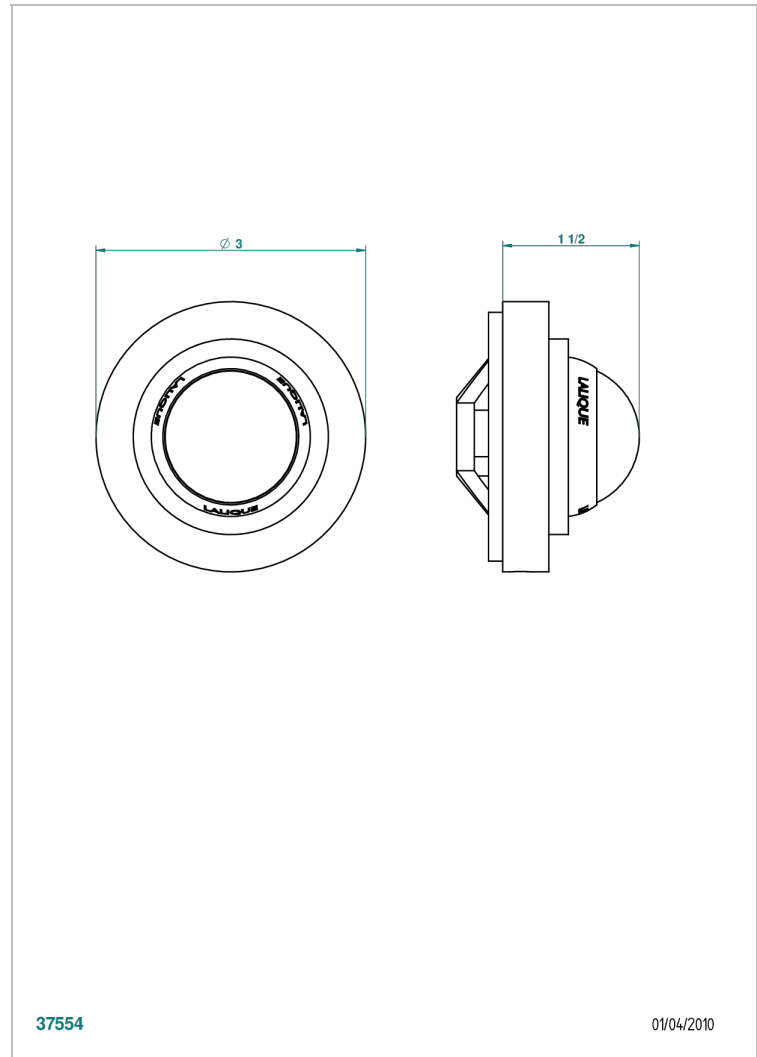

PANTHERE CLEAR CRYSTAL

A2H-301GEBUS

Control knob for Geberit waste overflow

THG[®]
PARIS

37554

01/04/2010

CHARACTERISTIC

- Panthere clear crystal
- Control knob for Geberit waste overflow