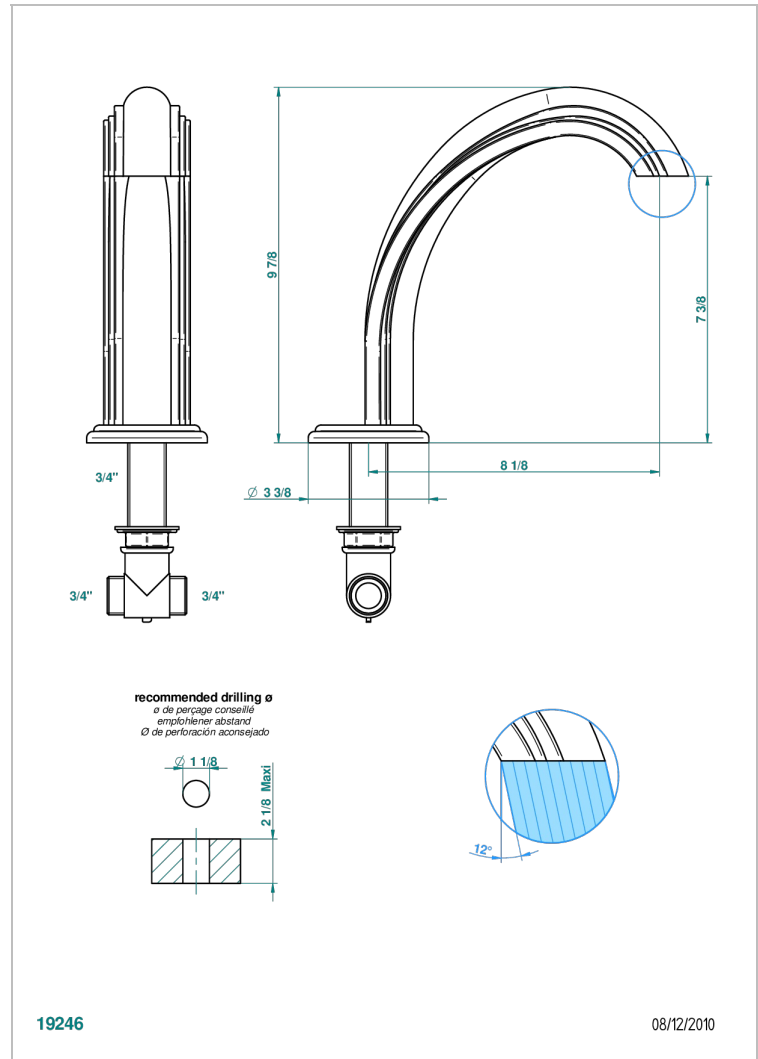

# PANTHERE CLEAR CRYSTAL

A2H-29SG

Bathtub spout

THG<sup>®</sup>  
PARIS

## CHARACTERISTIC

- Panthere clear crystal
- Bathtub spout