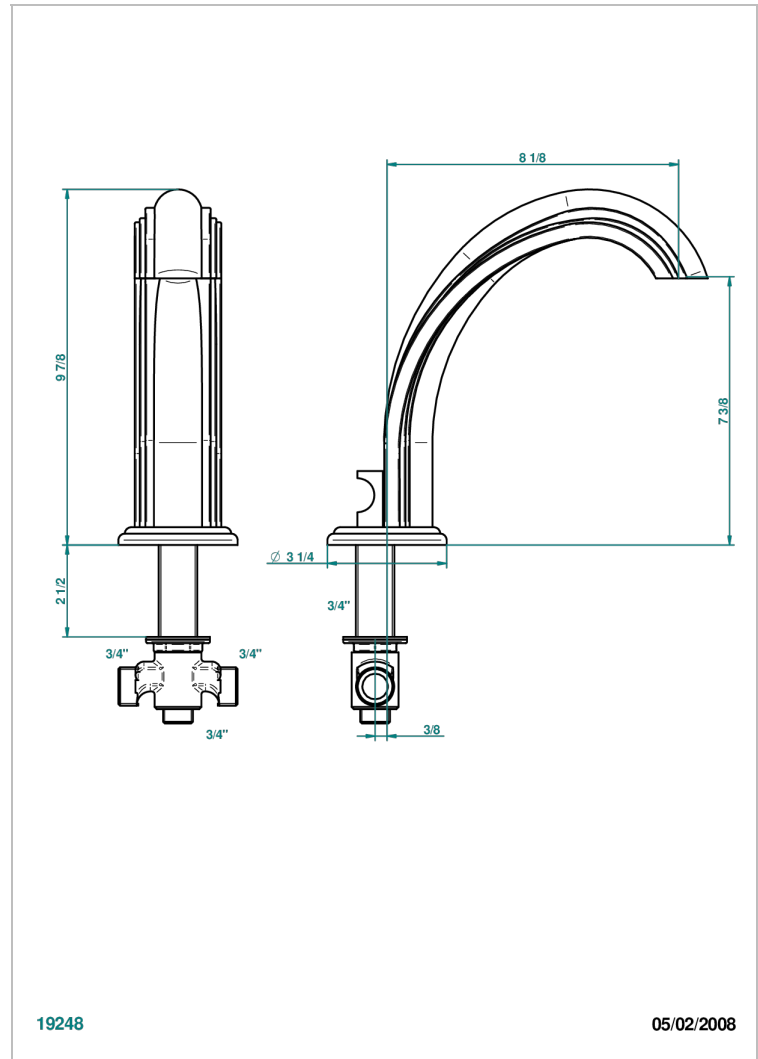

PANTHERE CLEAR CRYSTAL

A2H-29SGI

Tub spout with integral diverter

THG[®]
PARIS

CHARACTERISTIC

- Panthere clear crystal
- Tub spout with integral diverter

AVAILABLE FINITIONS

Black nickel - D24