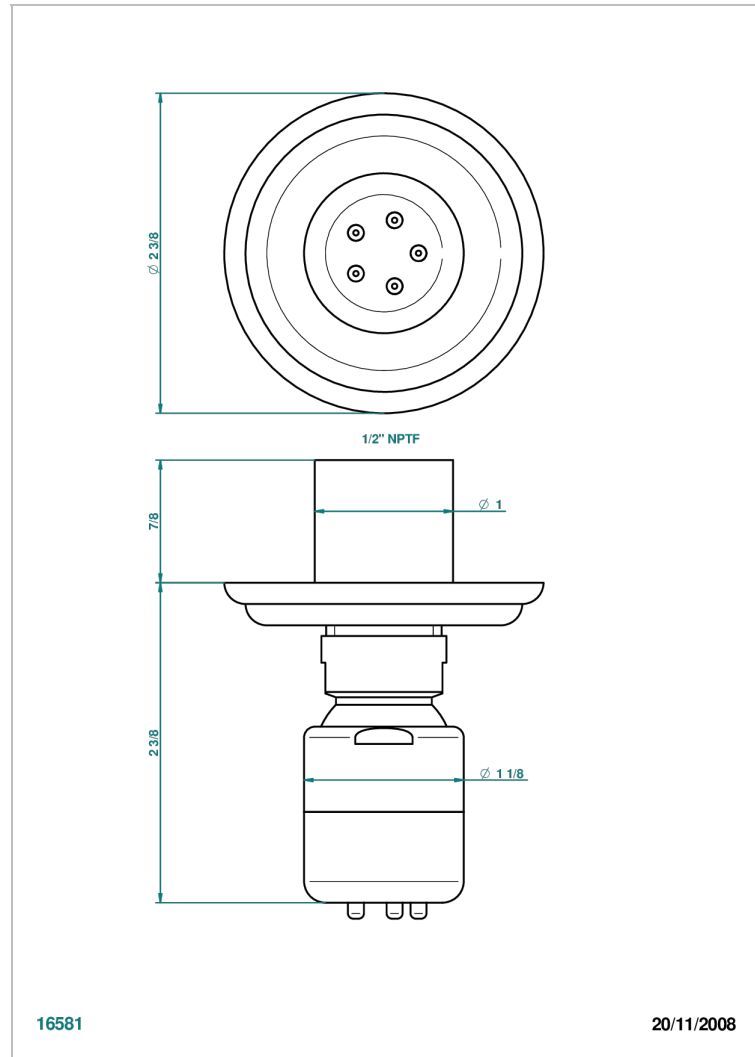

# PANTHERE CLEAR CRYSTAL

A2H-290/BUS

Body spray 1/2" with Easyclean system

THG<sup>®</sup>  
PARIS

16581

20/11/2008

## CHARACTERISTIC

- Panthère clear crystal
- Body spray 1/2" with Easyclean system