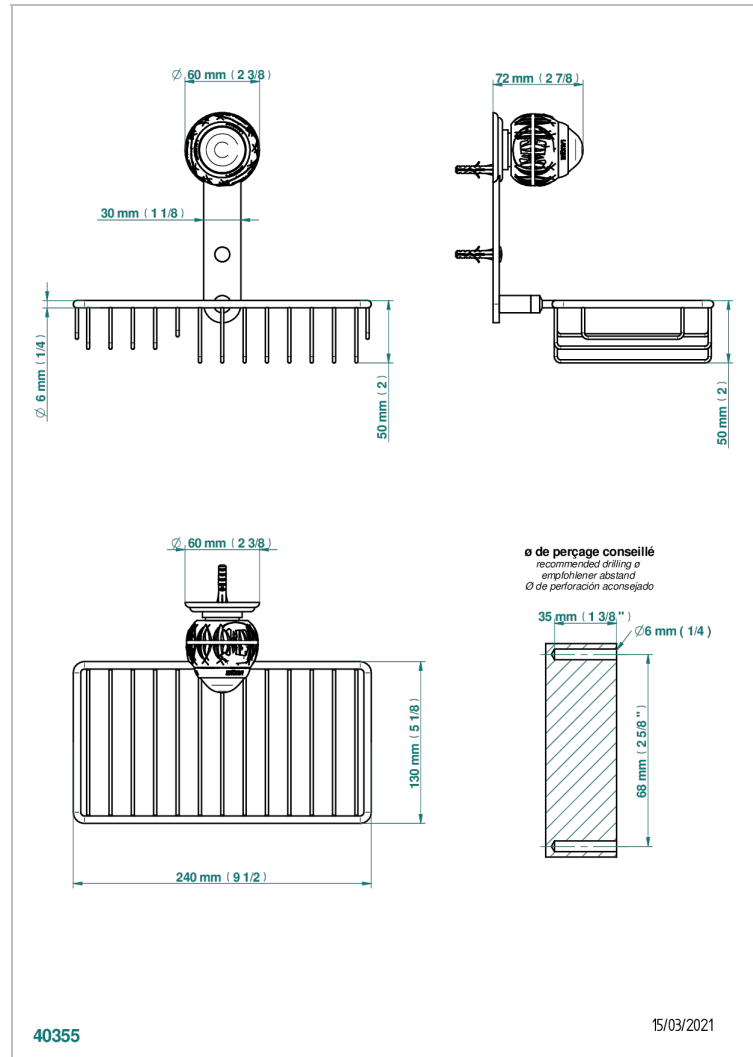

# PANTHERE CLEAR CRYSTAL

A2H-2620

Soap and sponge holder, wall mounted

THG<sup>®</sup>  
PARIS

## CHARACTERISTIC

- Panthere clear crystal
- Soap and sponge holder, wall mounted