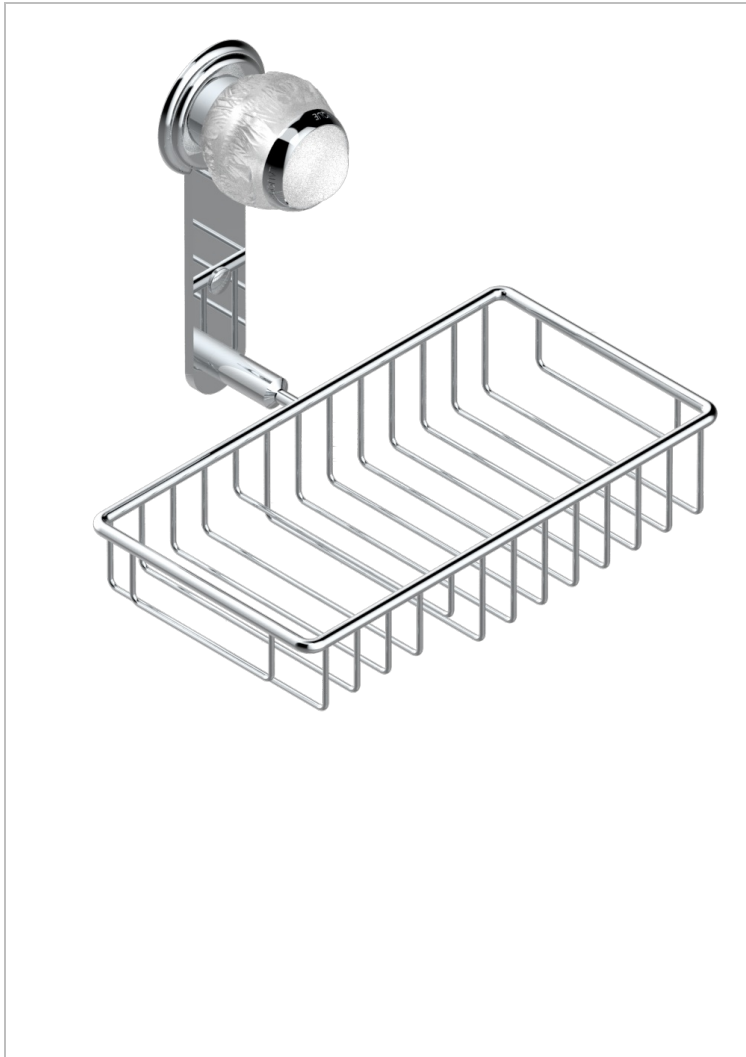

# PANTHERE CLEAR CRYSTAL

A2H-2620

Soap and sponge holder, wall mounted

THG<sup>®</sup>  
PARIS

## CHARACTERISTIC

- Panthere clear crystal
- Soap and sponge holder, wall mounted