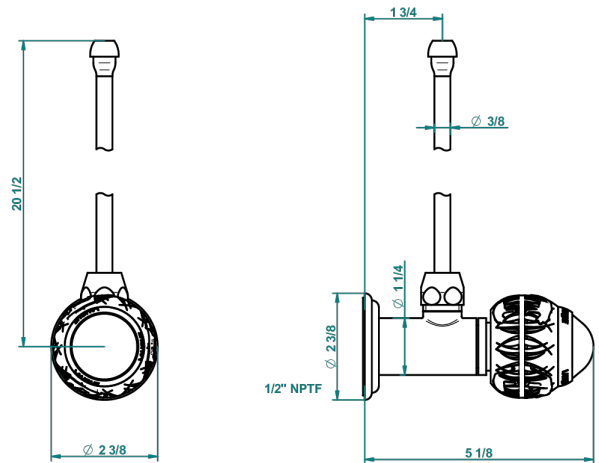

PANTHERE CLEAR CRYSTAL

A2H-181/SLA

Angle supply valve with 3/8" adaptor set

THG[®]
PARIS

29954

06/07/2016

CHARACTERISTIC

- Panthere clear crystal
- Angle supply valve with 3/8" adaptor set