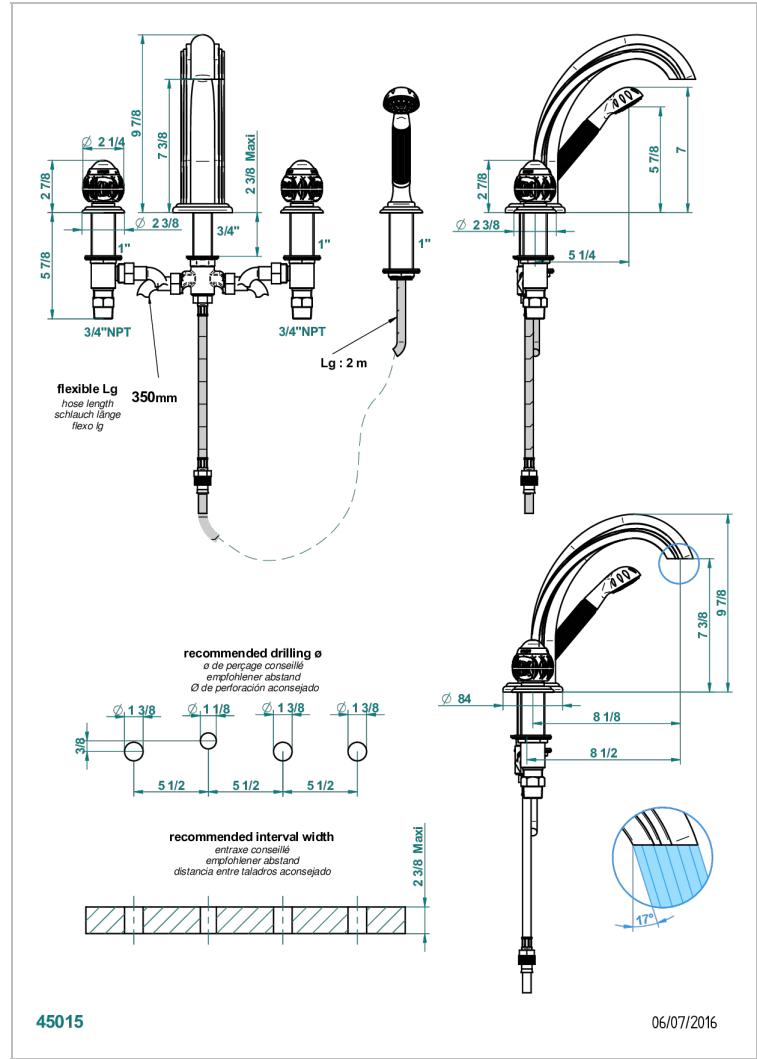

# PANTHERE CLEAR CRYSTAL

A2H-112BSGUS

Roman tub set with diverter spout and handshower, 3/4" valves

THG<sup>®</sup>  
PARIS

Nickel antique / Sovereign - H28

Nickel color PVD - H55

Nickel polished - B01

Rose Gold - F27

Satin chrome - C03

Silver polished, antique - H03

Silver rhodium - F18

Soft gold - F30