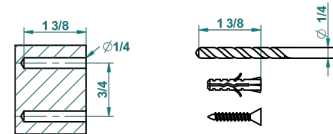

23945

21/12/2015

CHARACTERISTIC

- Ange
- Wall mounted toilet brush holder

AVAILABLE FINITIONS

Black nickel - D24
Blush PVD - H62
Brass color PVD - H49
Brown bronze color PVD - F33
Chrome polished - A02
Chrome polished / gold polished - G02

Copper antique matt, coated - H07
Gold color PVD - H52
Gold mat - F07
Gold polished - F01
Gold satiny - F03
Graphite PVD - H64

Light coated bronze - D01
Matt Umber PVD - H67
Matt blush PVD - H60
Matt brass color PVD - H50
Matt brown bronze color PVD - F34
Matt chrome (American satin) - C02

Matt gold color PVD - H53
Matt graphite PVD - H65
Matt nickel (American satin) - C01
Matt nickel color PVD - H56
Nickel antique / Sovereign - H28
Nickel color PVD - H55

Nickel polished - B01
Rose Gold - F27
Satin chrome - C03
Silver polished, antique - H03
Silver rhodium - F18
Soft gold - F30