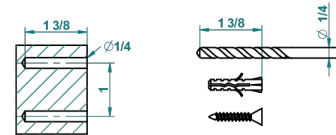

23007

14/10/2015

CHARACTERISTIC

- Ange
- Metal toilet brush holder with brush with cover wall mounted

AVAILABLE FINITIONS

Black nickel - D24
Blush PVD - H62
Brass color PVD - H49
Brown bronze color PVD - F33
Chrome polished - A02
Chrome polished / gold polished - G02

Copper antique matt, coated - H07
Gold color PVD - H52
Gold mat - F07
Gold polished - F01
Gold satiney - F03
Graphite PVD - H64

Light coated bronze - D01
Matt Umber PVD - H67
Matt blush PVD - H60
Matt brass color PVD - H50
Matt brown bronze color PVD - F34
Matt chrome (American satin) - C02

Matt gold color PVD - H53
Matt graphite PVD - H65
Matt nickel (American satin) - C01
Matt nickel color PVD - H56
Nickel antique / Sovereign - H28
Nickel color PVD - H55

Nickel polished - B01
Rose Gold - F27
Satin chrome - C03
Silver polished, antique - H03
Silver rhodium - F18
Soft gold - F30